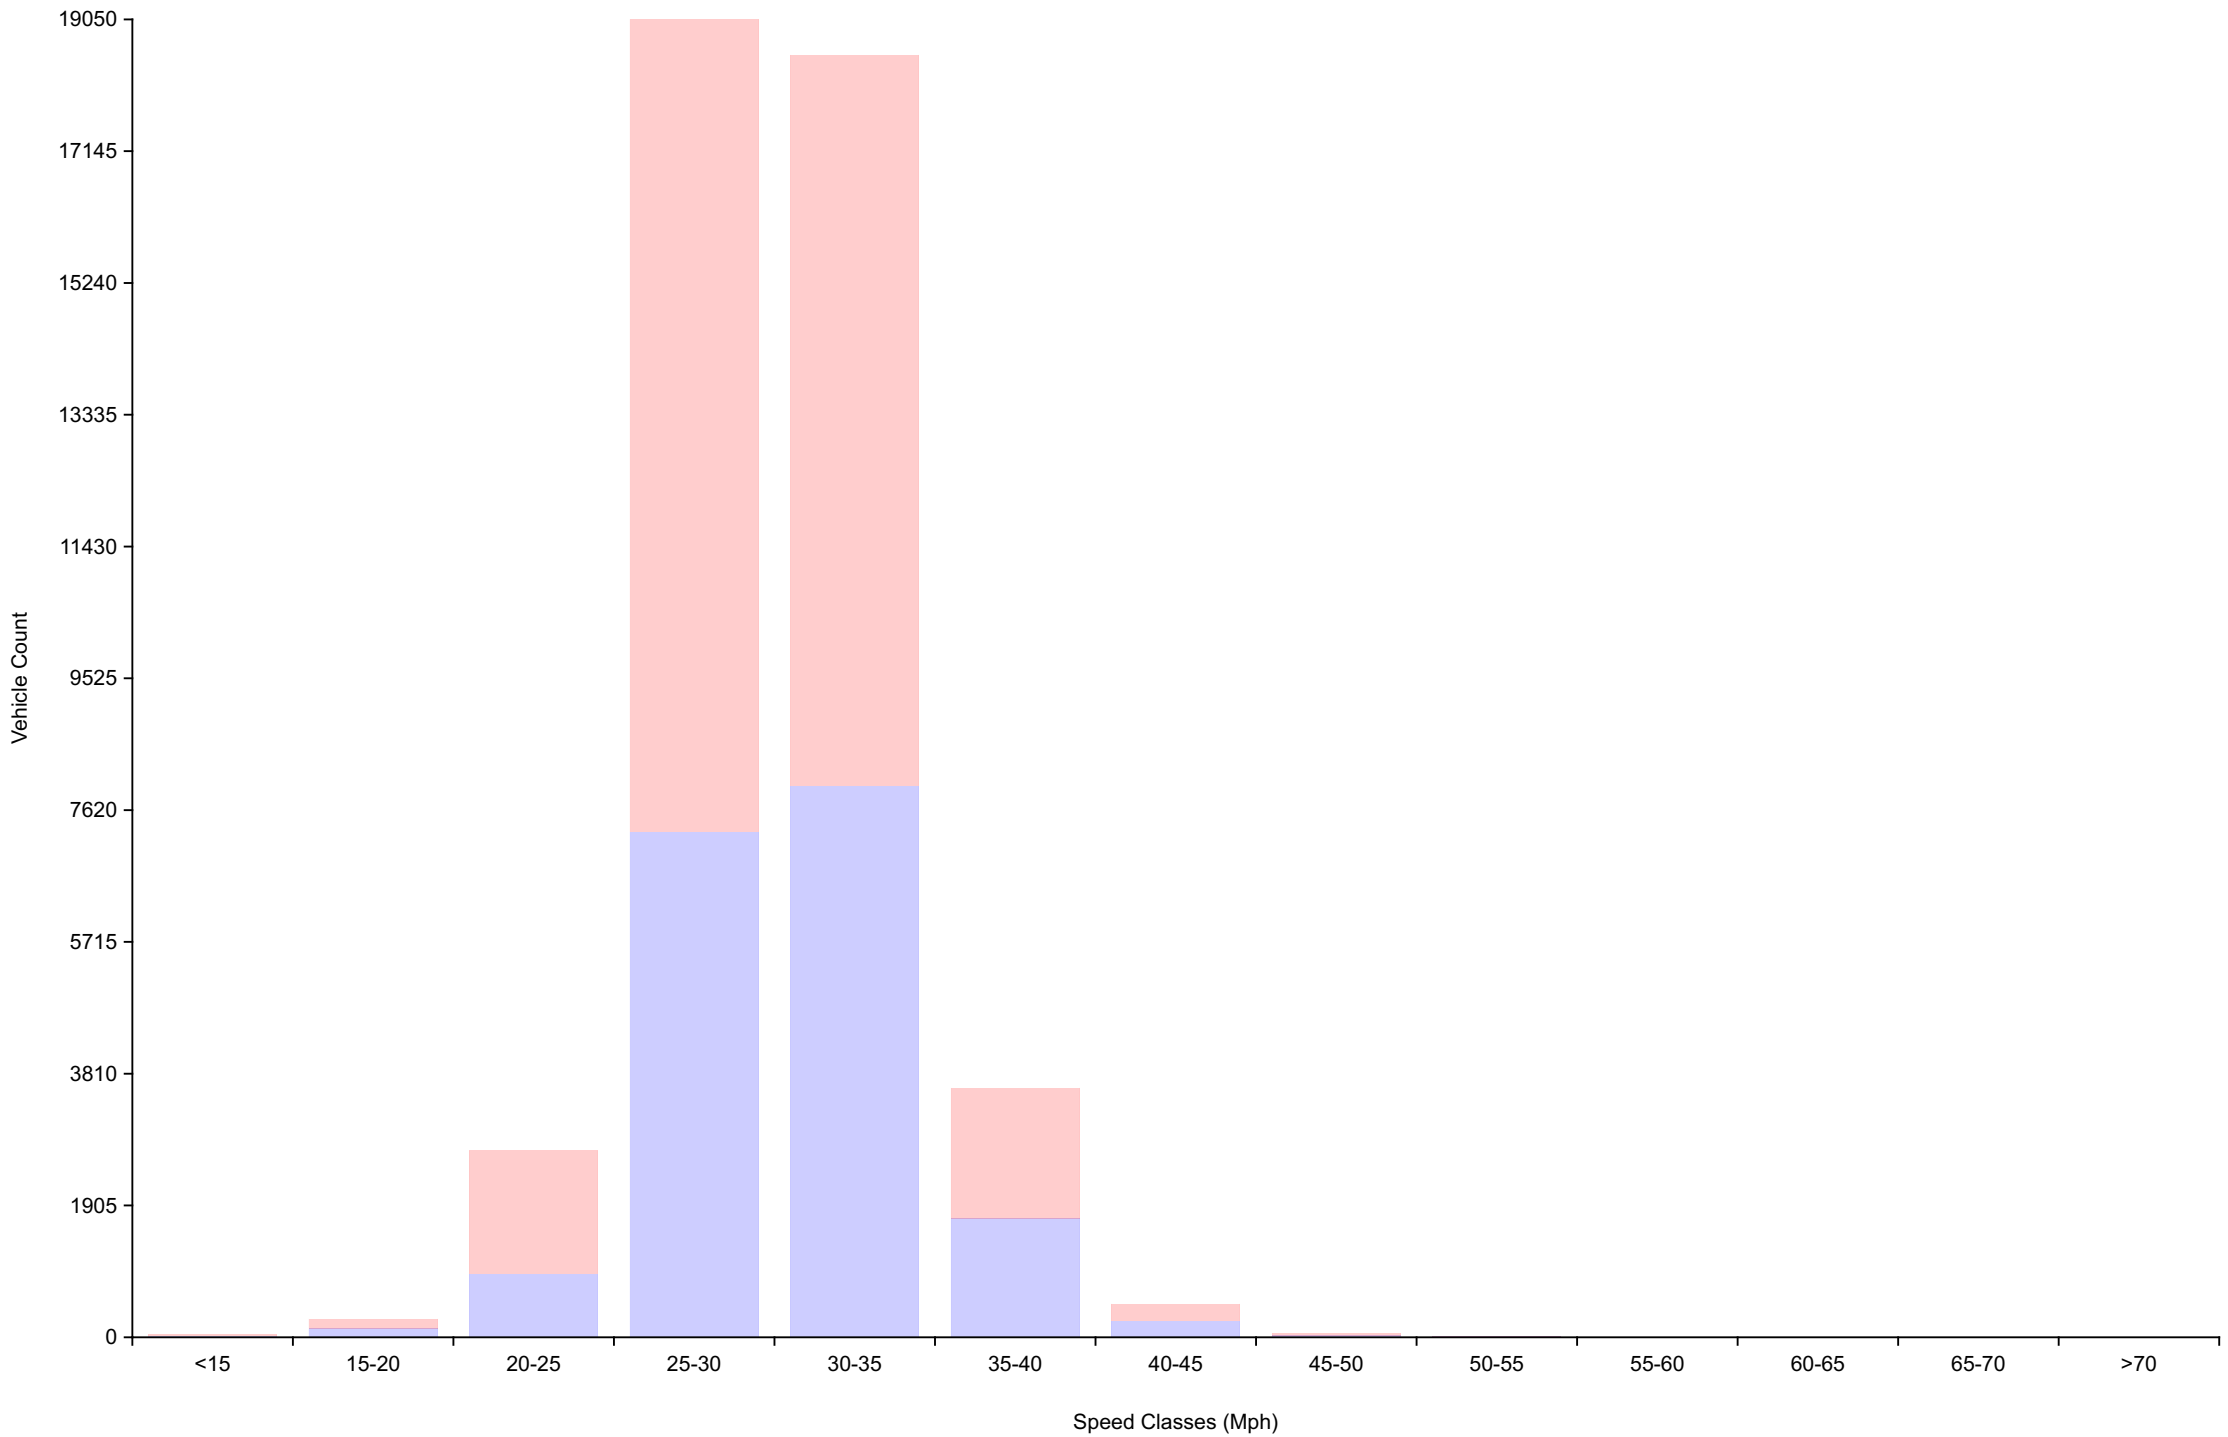

Vehicle Counts By Speed Class

Traffic Overview from Wed Nov 13 2019 to Mon Nov 25 2019