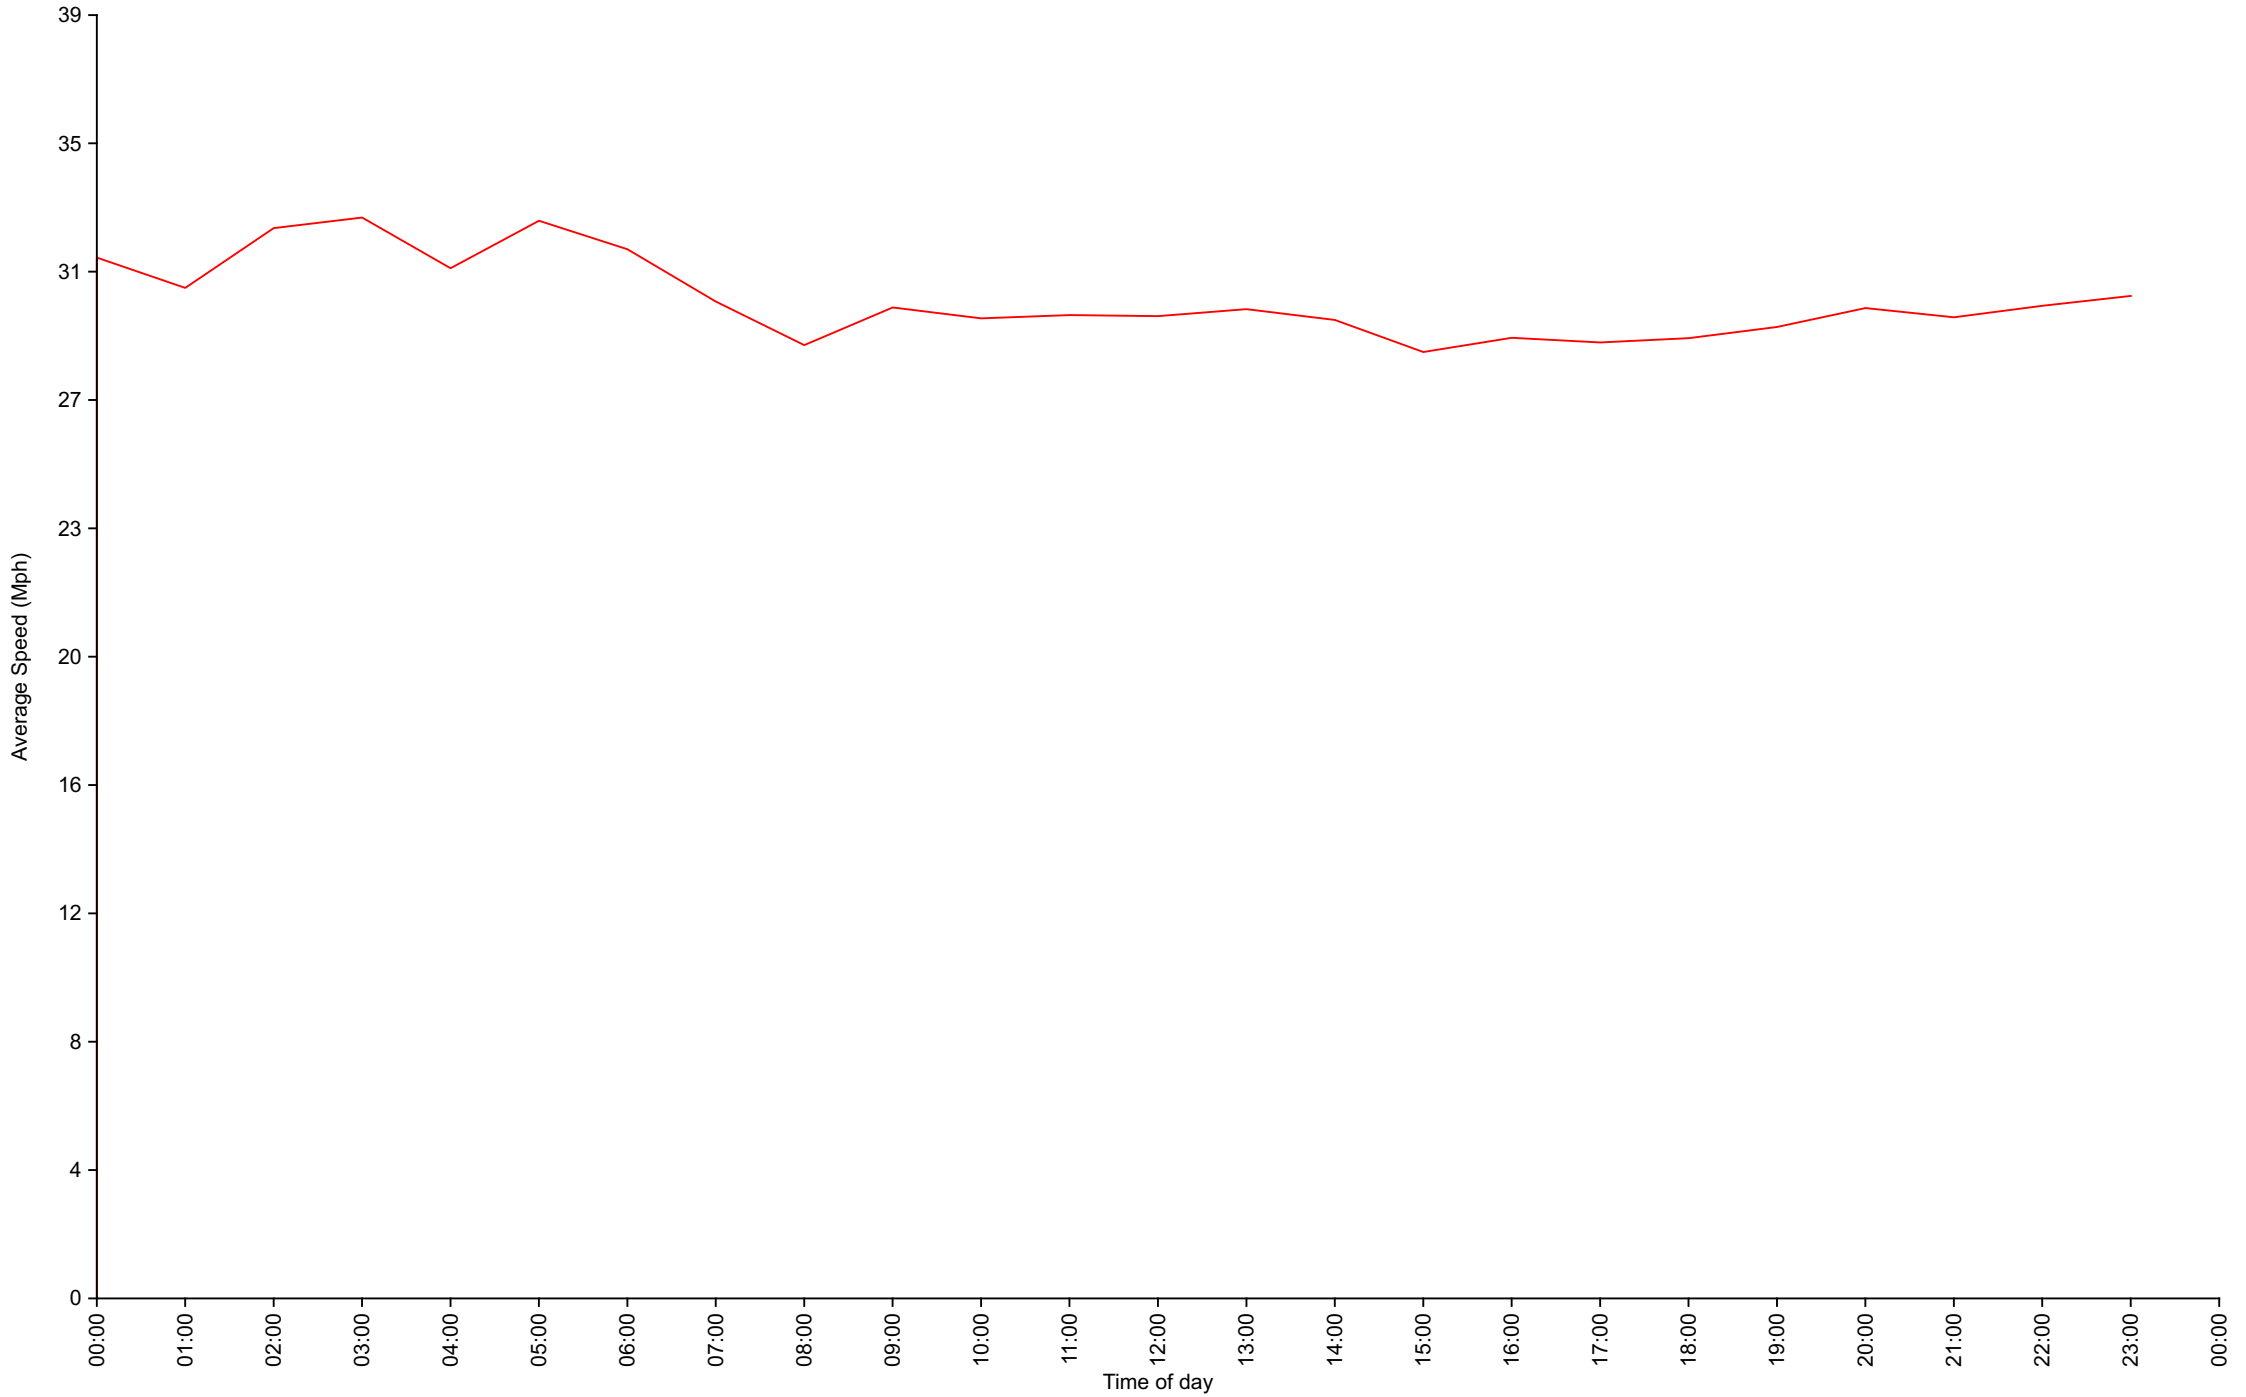

Total Vehicles : 44747

30th Percentile : 27.4 MPH

50th Percentile : 29.1 MPH

85th Percentile : 32.8 MPH

95th Percentile : 35.6 MPH

Average Speed : 29.7 MPH

Highest Speed : 57.7 MPH

Total Over Speed Limit : 50.7 % (22701 / 44747)

Vehicle Counts By Hour

Traffic Overview from Wed Nov 13 2019 to Mon Nov 25 2019
(60 Minute Resolution)

Vehicle Counts By Speed Class

Traffic Overview from Wed Nov 13 2019 to Mon Nov 25 2019

Average Speed By Hour

Traffic Overview from Wed Nov 13 2019 to Mon Nov 25 2019
(60 Minute Resolution)

Cumulative Speed Distribution Curve

Traffic Overview from Wed Nov 13 2019 to Mon Nov 25 2019