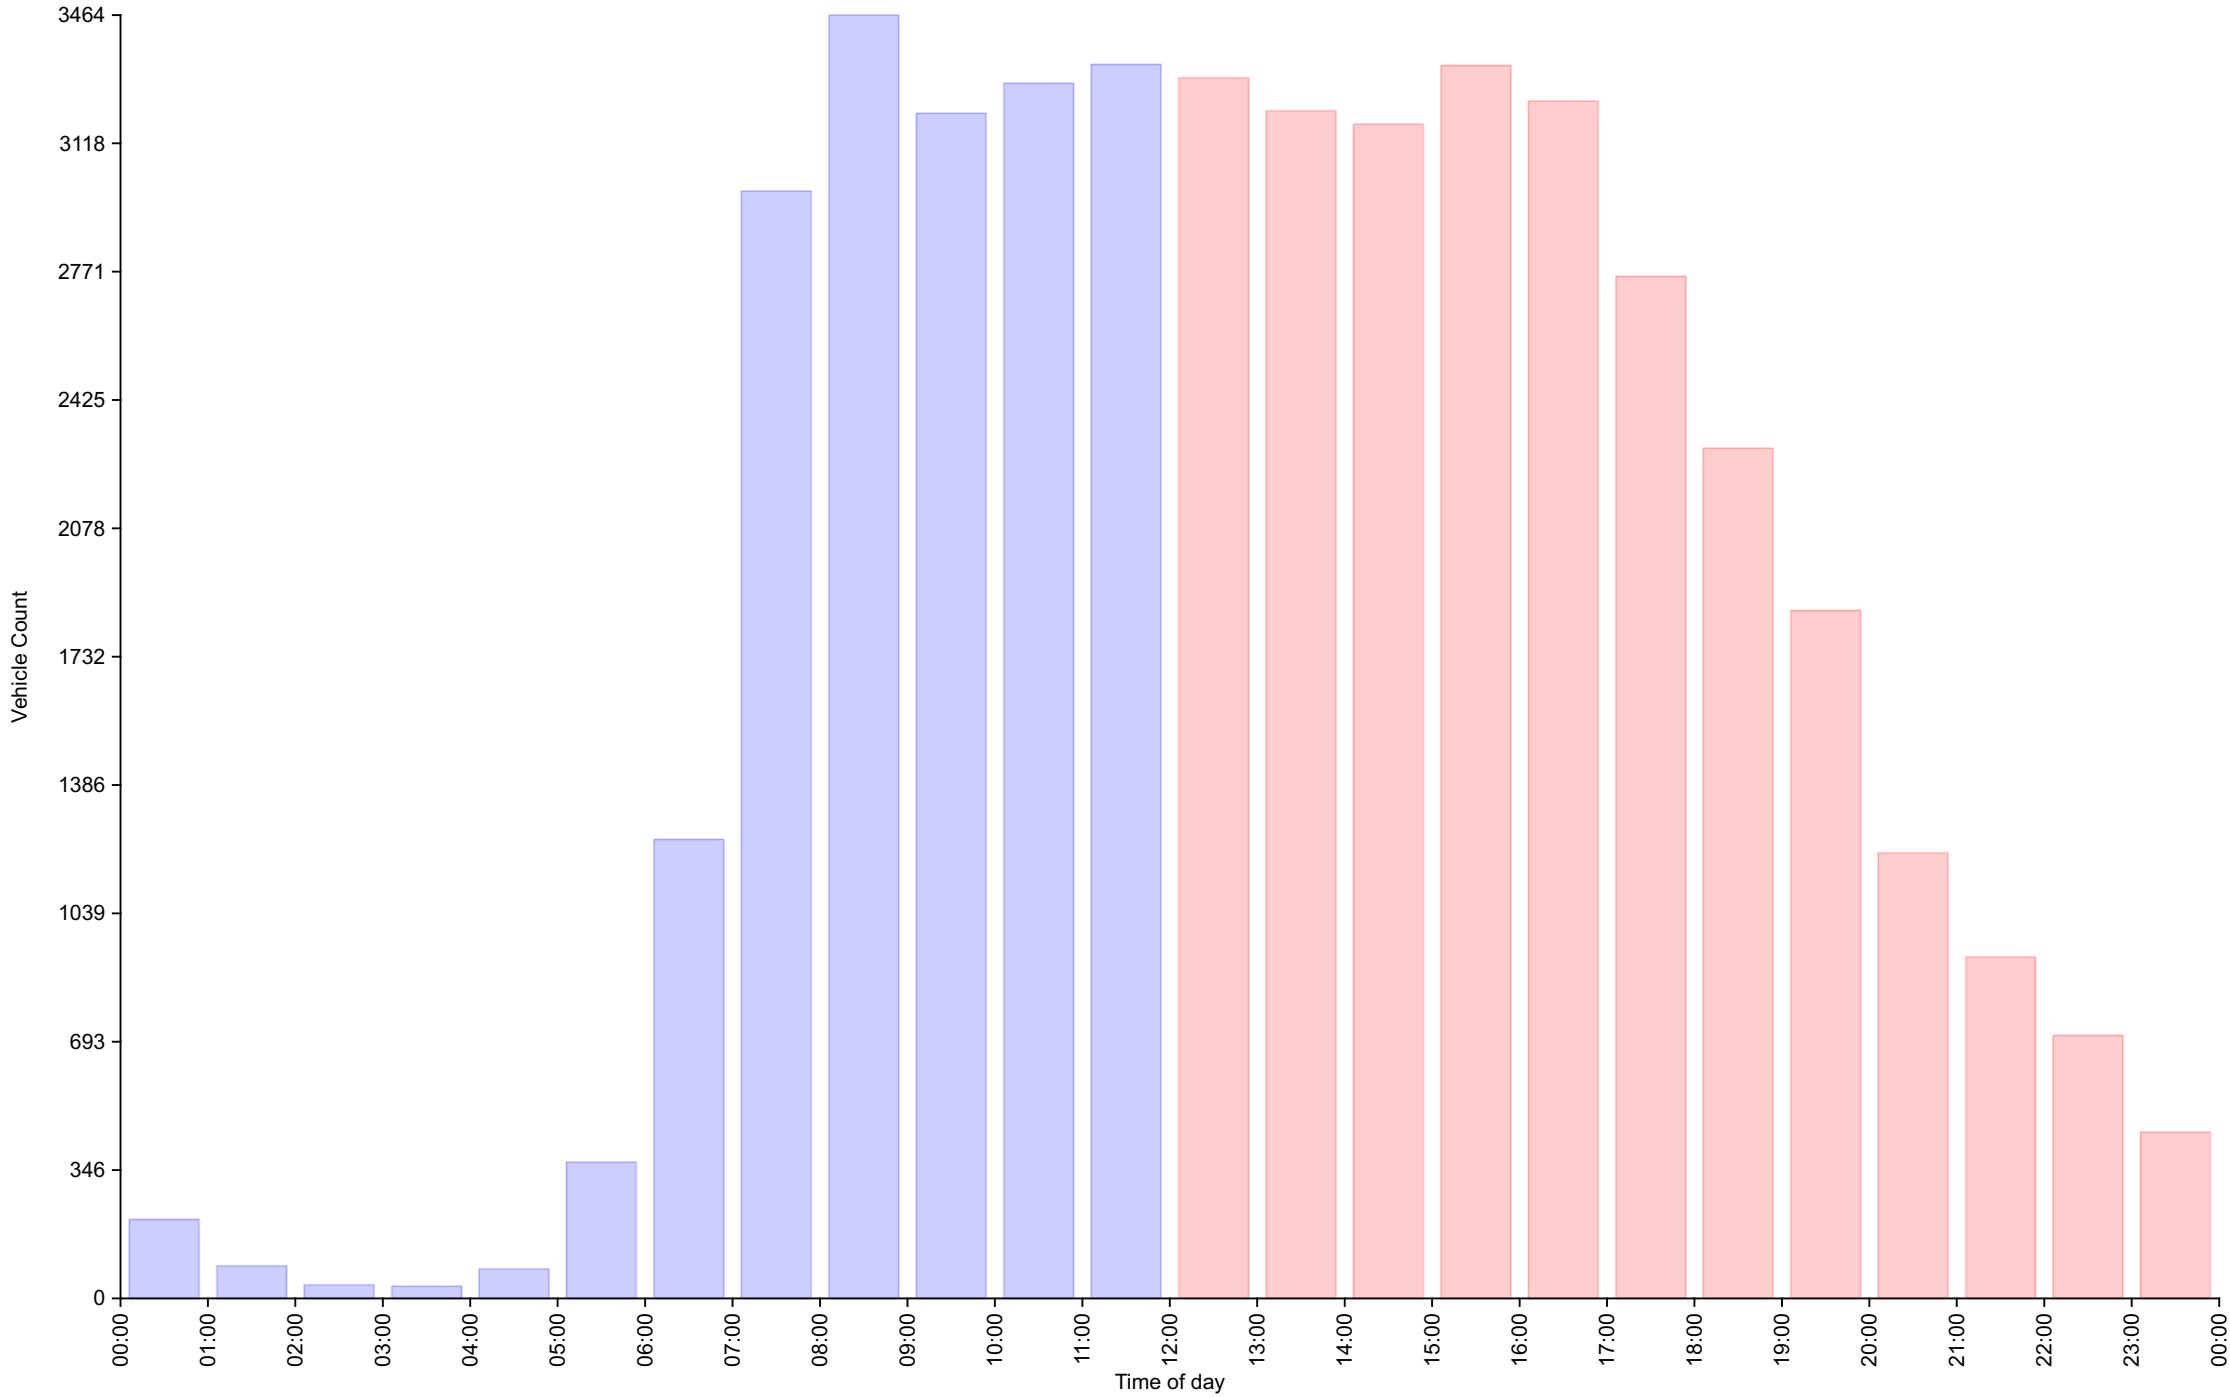

Traffic Report - Blackhill (13-25 Nov 19 - NE Bound)

Lindfield Parish Council

Traffic Overview from Wed Nov 13 2019 to Mon Nov 25 2019

Vehicle Speed Classes (Mph)

	<15	15 20	20 25	25 30	30 35	35 40	40 45	45 50	50 55	55 60	60 65	65 70	>70	Total	85th Percentile
00:00	1	2	9	57	94	38	11	0	1	0	0	0	0	213	35.0
01:00	0	0	6	34	28	16	4	0	0	0	0	0	0	88	35.0
02:00	0	1	2	7	15	7	5	0	0	0	0	0	0	37	38.7
03:00	0	0	0	6	17	7	3	0	0	0	0	0	0	33	36.1
04:00	0	0	9	19	31	16	5	0	0	0	0	0	0	80	36.3
05:00	0	1	6	88	148	102	18	4	1	0	0	0	0	368	37.1
06:00	1	2	27	323	602	229	43	7	3	2	0	0	0	1239	35.4
07:00	6	19	117	1103	1408	297	31	5	3	0	0	0	0	2989	33.3
08:00	4	45	291	1645	1253	198	23	2	3	0	0	0	0	3464	32.0
09:00	1	19	137	1225	1508	273	30	5	1	0	0	0	0	3199	33.0
10:00	2	15	162	1392	1430	248	29	1	1	0	0	0	0	3280	32.7
11:00	1	19	148	1406	1435	287	33	1	1	0	0	0	0	3331	32.8
12:00	2	11	144	1397	1466	250	22	2	1	0	0	0	0	3295	32.6
13:00	1	14	106	1282	1516	262	21	4	0	0	0	0	0	3206	32.9
14:00	1	12	168	1384	1337	239	24	4	1	0	0	0	0	3170	32.7
15:00	8	31	356	1556	1184	171	21	1	0	0	0	0	0	3328	31.9
16:00	2	17	210	1582	1223	172	24	1	1	0	0	0	0	3232	31.9
17:00	0	13	234	1360	963	161	26	2	0	0	0	0	0	2759	32.1
18:00	0	15	199	1076	833	148	19	5	0	0	0	0	0	2295	32.4
19:00	1	9	140	821	730	138	16	2	0	0	0	0	0	1857	32.7
20:00	1	7	77	479	487	119	26	7	0	0	0	0	0	1203	33.6
21:00	2	4	74	376	345	100	19	2	0	0	0	0	0	922	33.6
22:00	0	4	45	280	289	77	12	3	0	0	0	0	0	710	33.7
23:00	0	5	28	154	196	49	17	0	0	0	0	0	0	449	33.9
AM Total	16	123	914	7305	7969	1718	235	25	14	2	0	0	0		
PM Total	18	142	1781	11747	10569	1886	247	33	3	0	0	0	0		
Total	34	265	2695	19052	18538	3604	482	58	17	2	0	0	0		
Percent	0.08%	0.59%	6.02%	42.58%	41.43%	8.05%	1.08%	0.13%	0.04%	0.00%	0.00%	0.00%	0.00%		

Total Vehicles : 44747

30th Percentile : 27.4 MPH

50th Percentile : 29.1 MPH

85th Percentile : 32.8 MPH

95th Percentile : 35.6 MPH

Average Speed : 29.7 MPH

Highest Speed : 57.7 MPH

Total Over Speed Limit : 50.7 % (22701 / 44747)

Vehicle Counts By Hour

Traffic Overview from Wed Nov 13 2019 to Mon Nov 25 2019
(60 Minute Resolution)