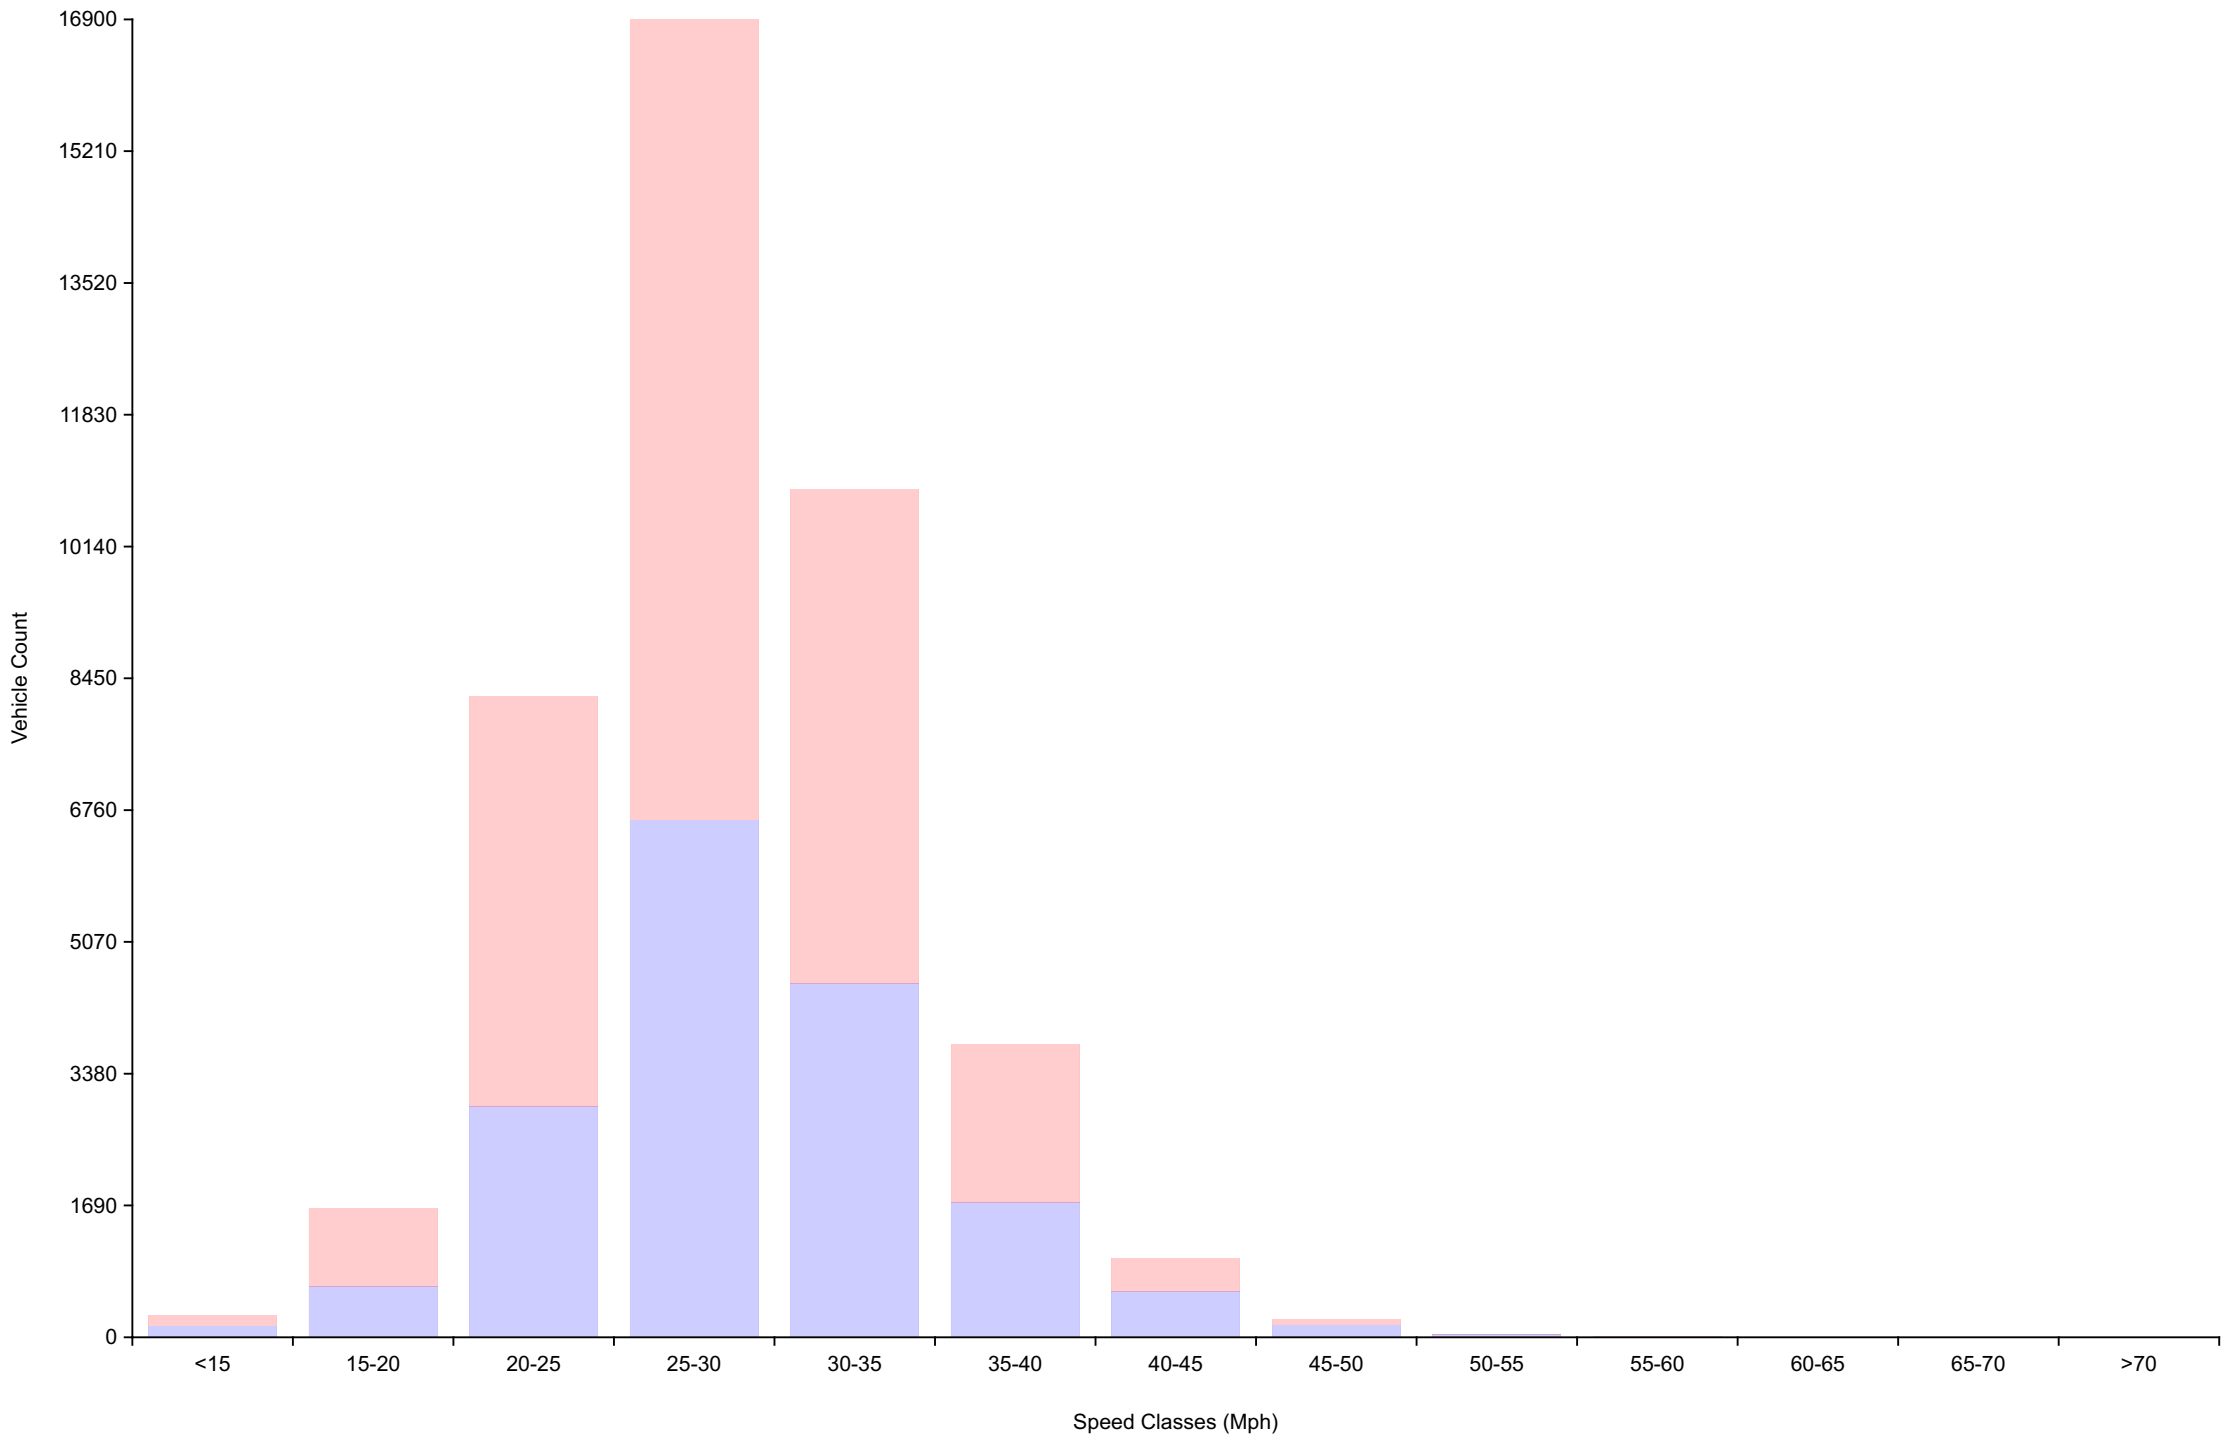

Total Vehicles : 43020

30th Percentile : 25.0 MPH

50th Percentile : 27.4 MPH

85th Percentile : 33.2 MPH

95th Percentile : 37.3 MPH

Average Speed : 28.3 MPH

Highest Speed : 60.1 MPH

Total Over Speed Limit : 37.1 % (15955 / 43020)

Vehicle Counts By Hour

Traffic Overview from Thu Dec 12 2019 to Mon Dec 30 2019
(60 Minute Resolution)

Vehicle Counts By Speed Class

Traffic Overview from Thu Dec 12 2019 to Mon Dec 30 2019

Average Speed By Hour

Traffic Overview from Thu Dec 12 2019 to Mon Dec 30 2019
(60 Minute Resolution)

Cumulative Speed Distribution Curve

Traffic Overview from Thu Dec 12 2019 to Mon Dec 30 2019