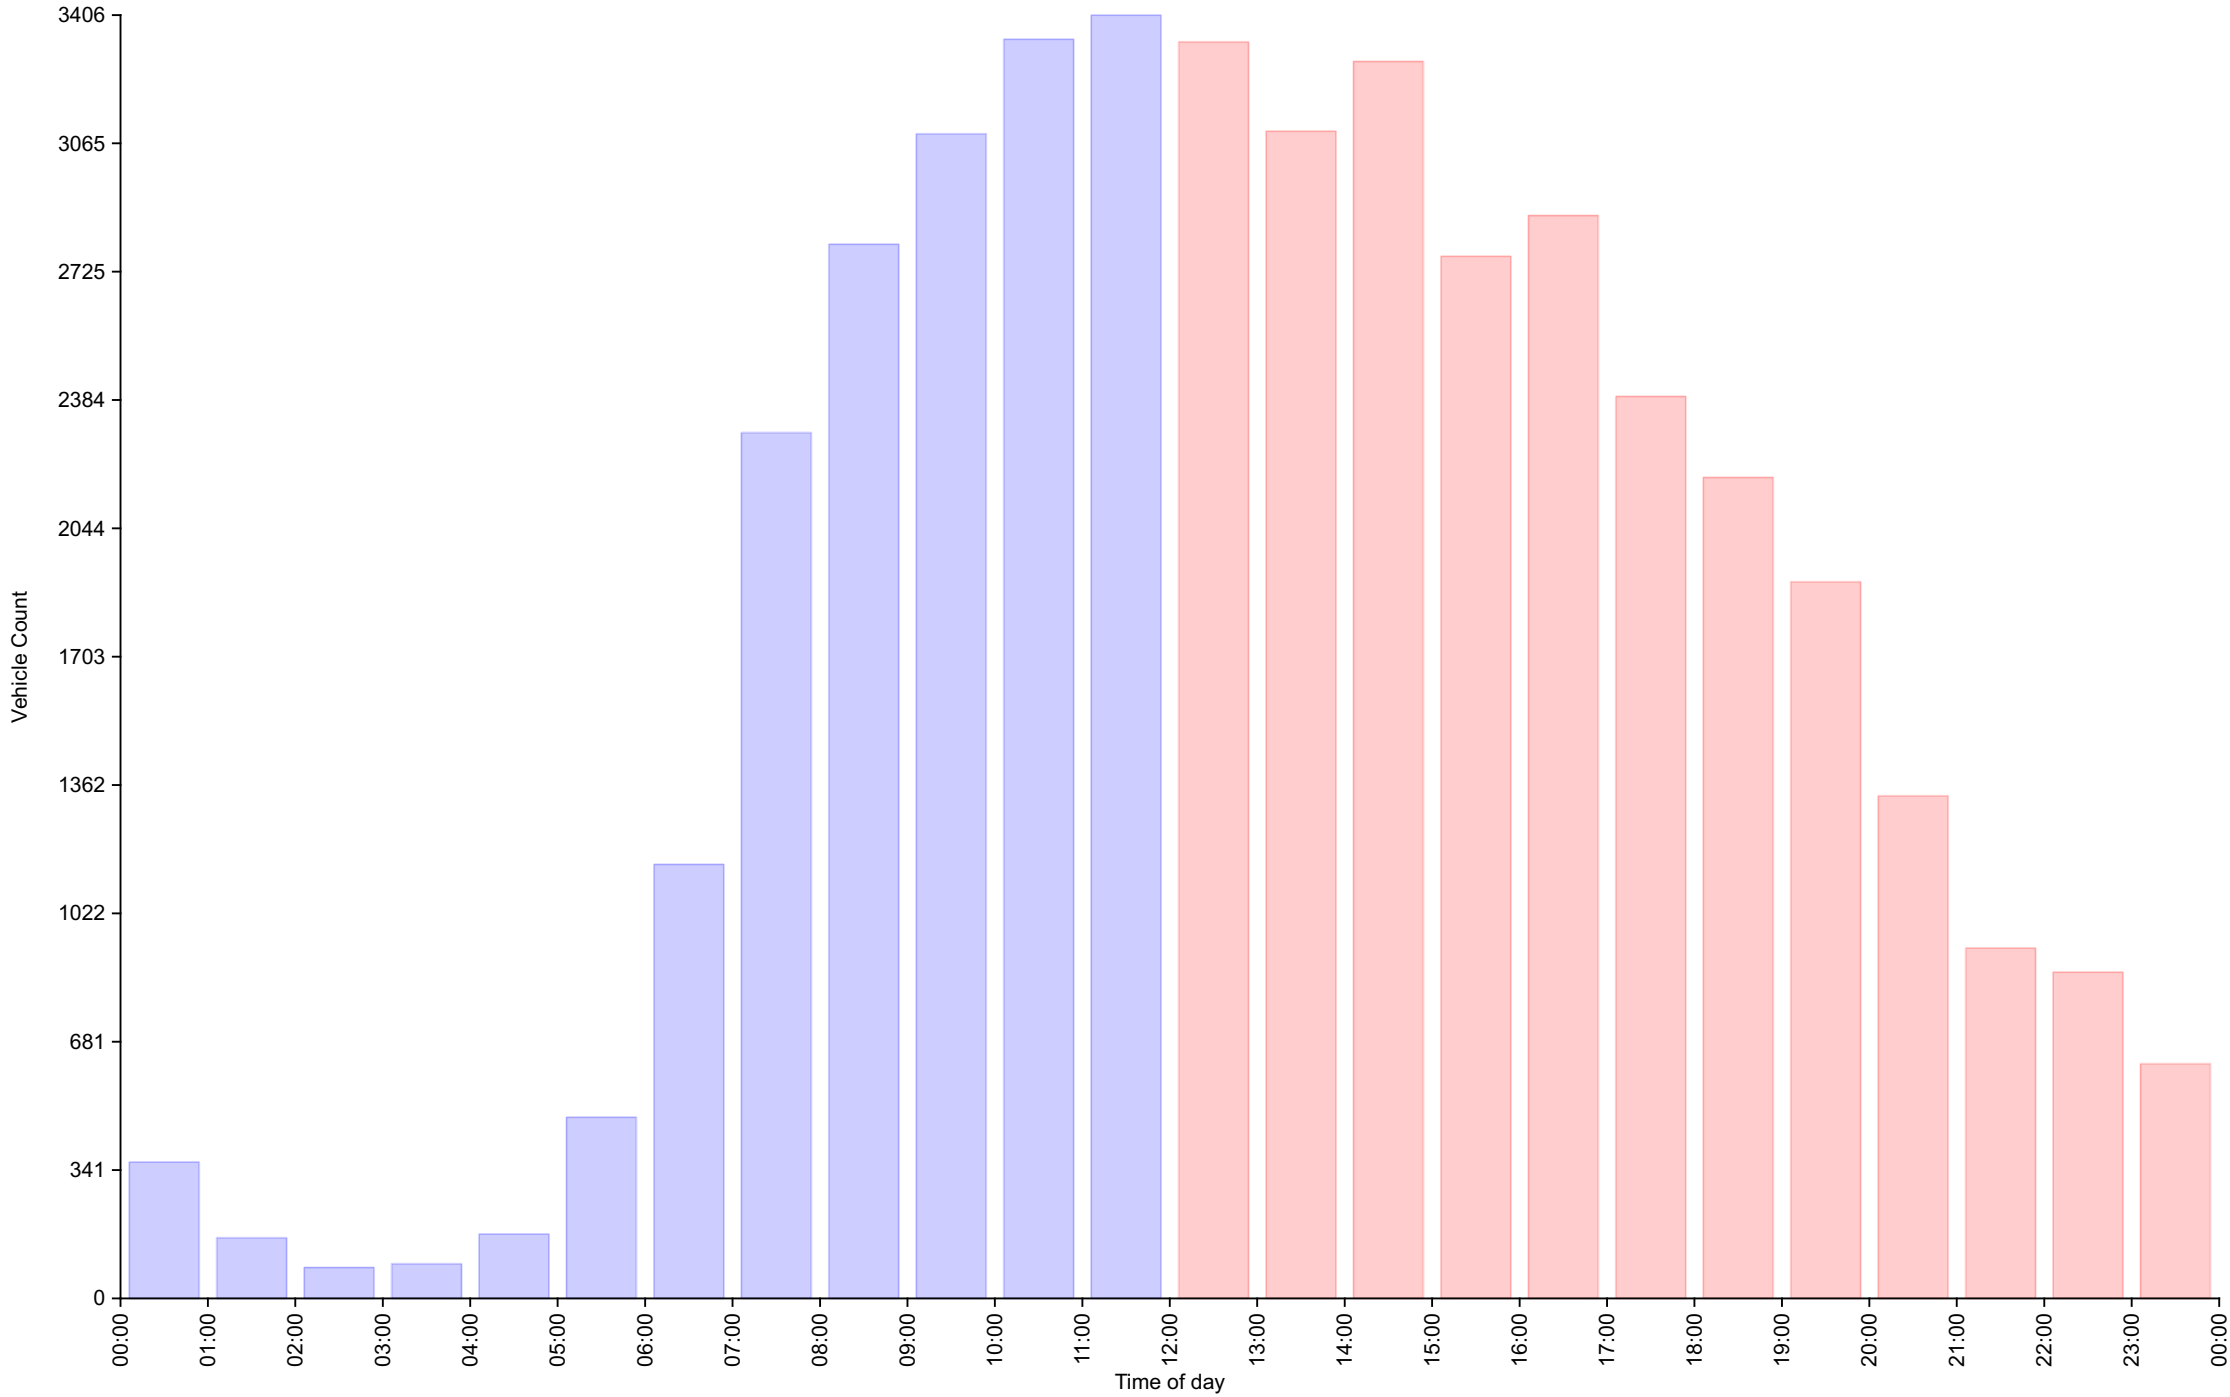

Traffic Report - Lewes Road (12-30 December 2019)

Lindfield Parish Council

Traffic Overview from Thu Dec 12 2019 to Mon Dec 30 2019

Vehicle Speed Classes (Mph)

	<15	15 20	20 25	25 30	30 35	35 40	40 45	45 50	50 55	55 60	60 65	65 70	>70	Total	85th Percentile
00:00	0	3	36	96	116	64	28	16	2	1	0	0	0	362	38.3
01:00	0	1	9	48	45	31	19	7	1	0	0	0	0	161	39.6
02:00	1	0	3	22	28	14	7	3	4	0	0	0	0	82	39.6
03:00	0	0	3	15	29	16	14	10	5	0	0	0	0	92	43.8
04:00	0	1	9	27	39	36	37	13	9	0	0	0	0	171	42.8
05:00	1	2	23	106	122	97	86	33	8	2	1	0	0	481	42.3
06:00	0	2	72	366	390	208	88	21	2	2	1	0	0	1152	37.3
07:00	6	41	298	921	672	270	73	15	2	0	0	0	0	2298	34.2
08:00	23	82	527	1100	703	261	89	13	0	0	0	0	0	2798	33.5
09:00	38	143	562	1250	774	248	64	11	1	0	0	0	0	3091	32.9
10:00	46	220	667	1303	813	246	41	5	1	0	0	0	0	3342	32.5
11:00	31	155	751	1375	807	237	41	9	0	0	0	0	0	3406	32.2
12:00	37	168	751	1325	766	245	41	2	0	0	0	0	0	3335	32.1
13:00	11	76	576	1310	787	290	38	9	0	1	0	0	0	3098	32.7
14:00	15	137	673	1356	836	220	42	4	0	0	0	0	0	3283	32.2
15:00	17	111	606	1117	662	206	40	6	1	0	0	0	0	2766	32.4
16:00	20	158	717	1153	628	157	36	5	0	0	0	0	0	2874	31.7
17:00	14	130	555	925	584	147	33	5	1	0	0	0	0	2394	32.2
18:00	10	96	489	844	540	160	32	7	1	0	0	0	0	2179	32.4
19:00	6	61	374	798	453	167	35	7	1	0	0	0	0	1902	32.8
20:00	1	26	201	527	372	163	38	4	2	0	0	0	0	1334	34.2
21:00	1	18	128	358	277	94	38	11	4	1	0	0	0	930	34.4
22:00	1	16	122	333	254	103	30	6	1	0	0	0	0	866	34.5
23:00	0	11	71	230	186	86	30	8	1	0	0	0	0	623	35.6
AM Total	146	650	2960	6629	4538	1728	587	156	35	5	2	0	0		
PM Total	133	1008	5263	10276	6345	2038	433	74	12	2	0	0	0		
Total	279	1658	8223	16905	10883	3766	1020	230	47	7	2	0	0		
Percent	0.65%	3.85%	19.11%	39.30%	25.30%	8.75%	2.37%	0.53%	0.11%	0.02%	0.00%	0.00%	0.00%		

Total Vehicles : 43020

30th Percentile : 25.0 MPH

50th Percentile : 27.4 MPH

85th Percentile : 33.2 MPH

95th Percentile : 37.3 MPH

Average Speed : 28.3 MPH

Highest Speed : 60.1 MPH

Total Over Speed Limit : 37.1 % (15955 / 43020)

Vehicle Counts By Hour

Traffic Overview from Thu Dec 12 2019 to Mon Dec 30 2019
(60 Minute Resolution)