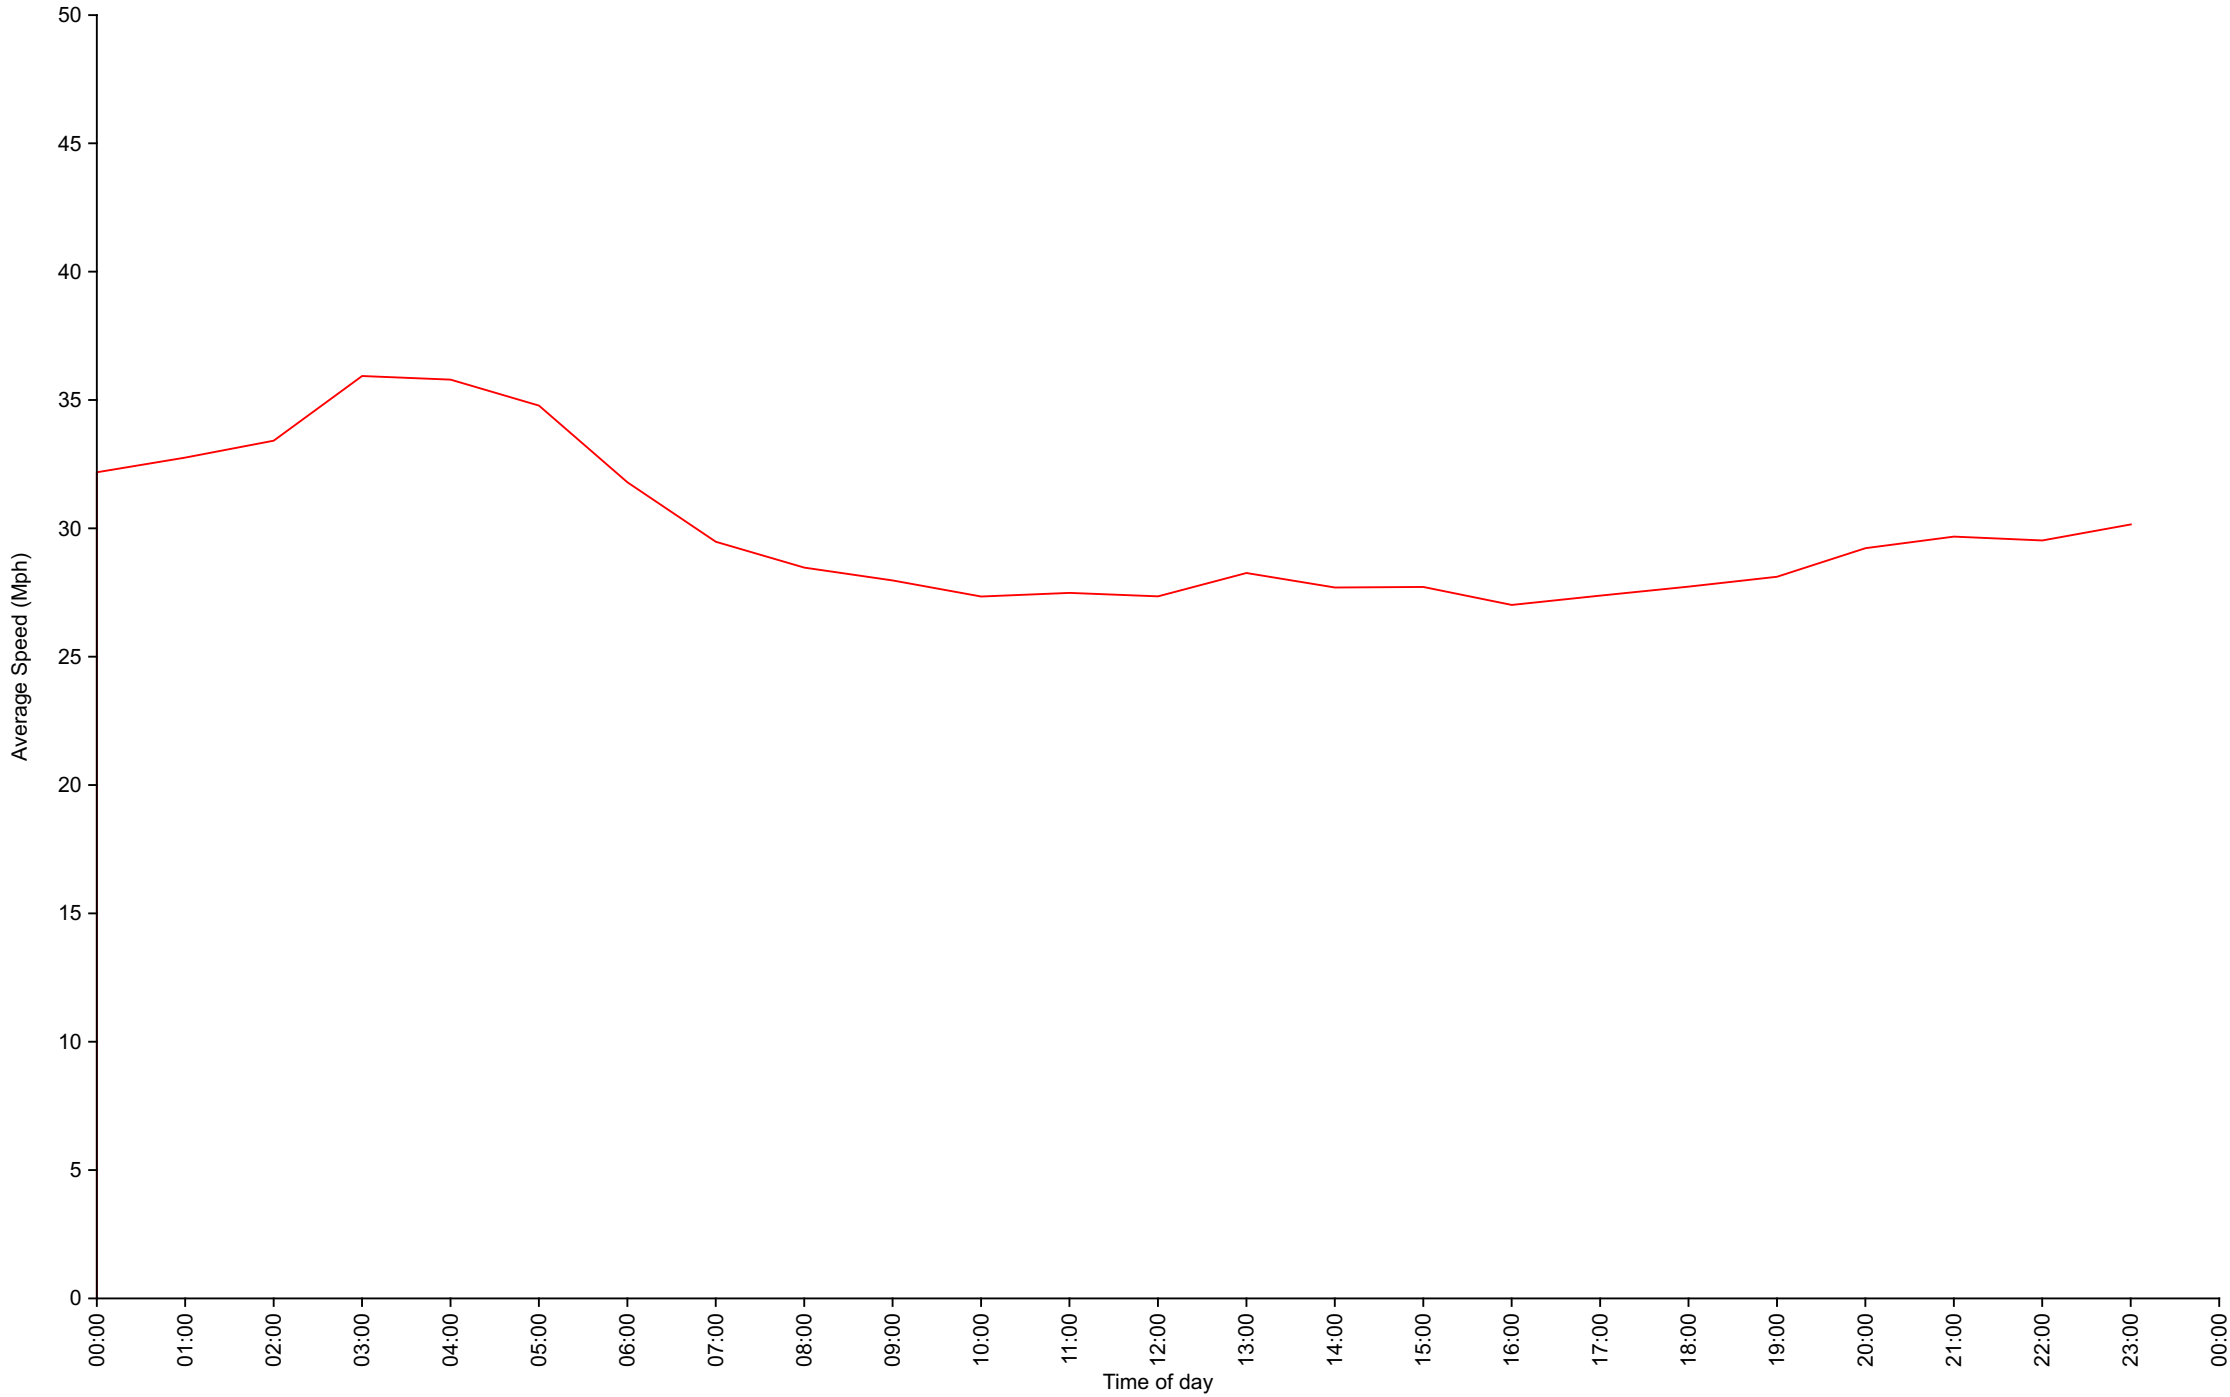

Vehicle Counts By Hour

Traffic Overview from Thu Dec 12 2019 to Mon Dec 30 2019
(60 Minute Resolution)

Vehicle Counts By Speed Class

Traffic Overview from Thu Dec 12 2019 to Mon Dec 30 2019

Average Speed By Hour

Traffic Overview from Thu Dec 12 2019 to Mon Dec 30 2019
(60 Minute Resolution)

Cumulative Speed Distribution Curve

Traffic Overview from Thu Dec 12 2019 to Mon Dec 30 2019