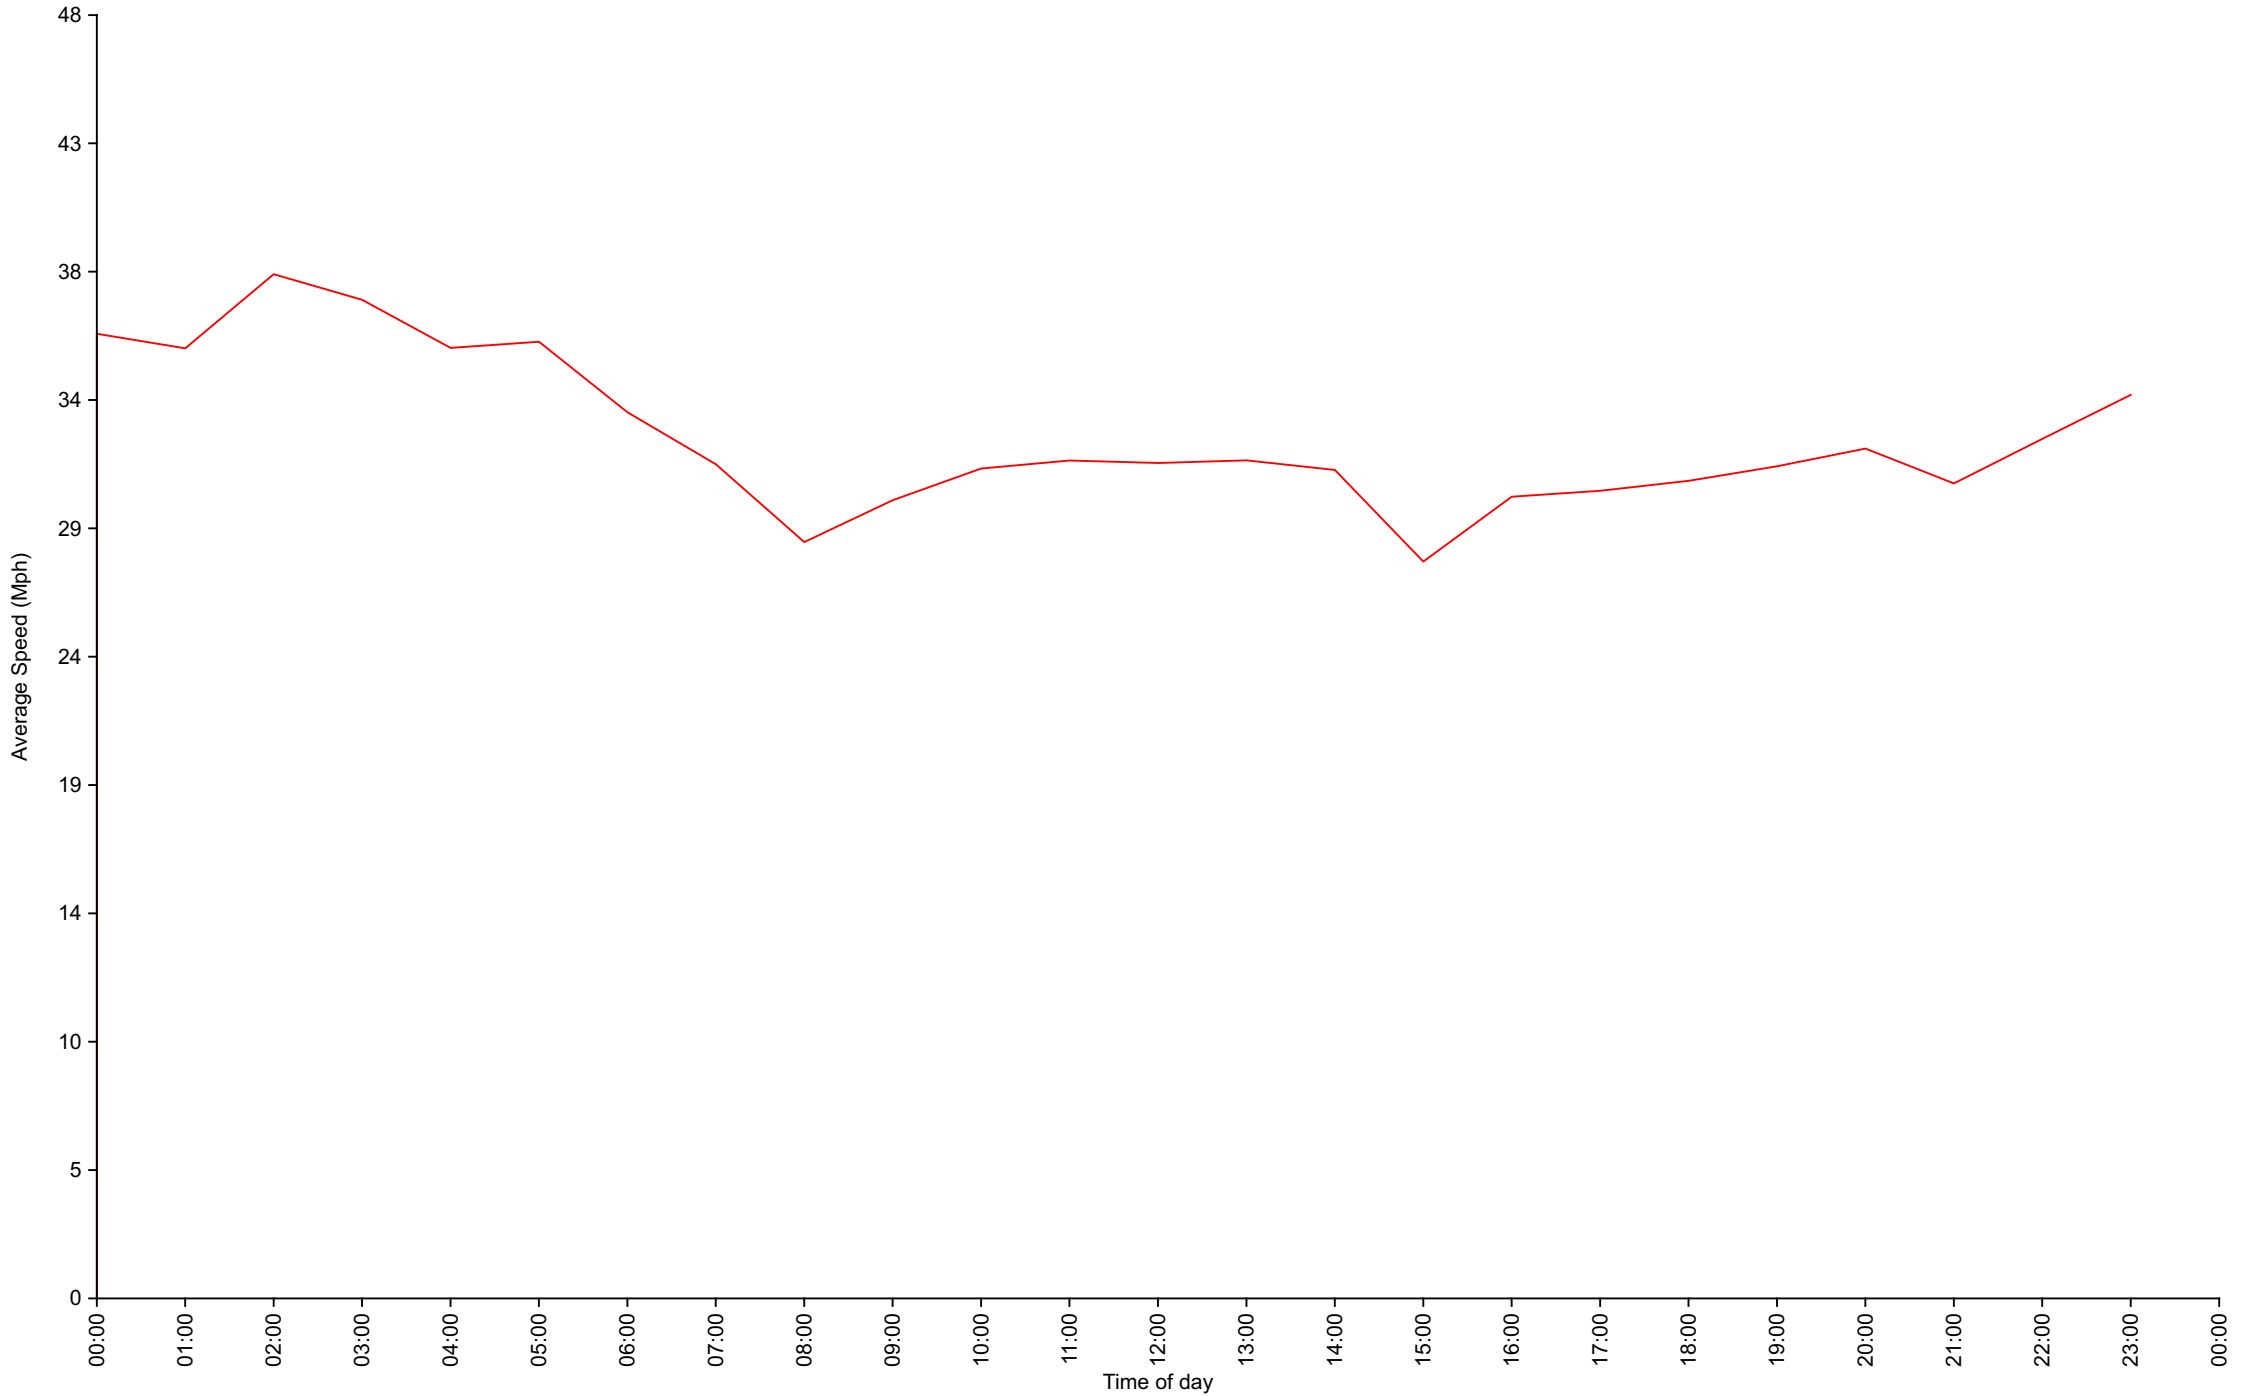

Total Vehicles : 55748

30th Percentile : 28.2 MPH

50th Percentile : 30.1 MPH

85th Percentile : 34.6 MPH

95th Percentile : 37.8 MPH

Average Speed : 30.6 MPH

Highest Speed : 70.4 MPH

Total Over Speed Limit : 60.8 % (33903 / 55748)

Vehicle Counts By Hour

Traffic Overview from Mon Nov 4 2019 to Mon Nov 18 2019
(60 Minute Resolution)

Vehicle Counts By Speed Class

Traffic Overview from Mon Nov 4 2019 to Mon Nov 18 2019

Average Speed By Hour

Traffic Overview from Mon Nov 4 2019 to Mon Nov 18 2019
(60 Minute Resolution)

Cumulative Speed Distribution Curve

Traffic Overview from Mon Nov 4 2019 to Mon Nov 18 2019