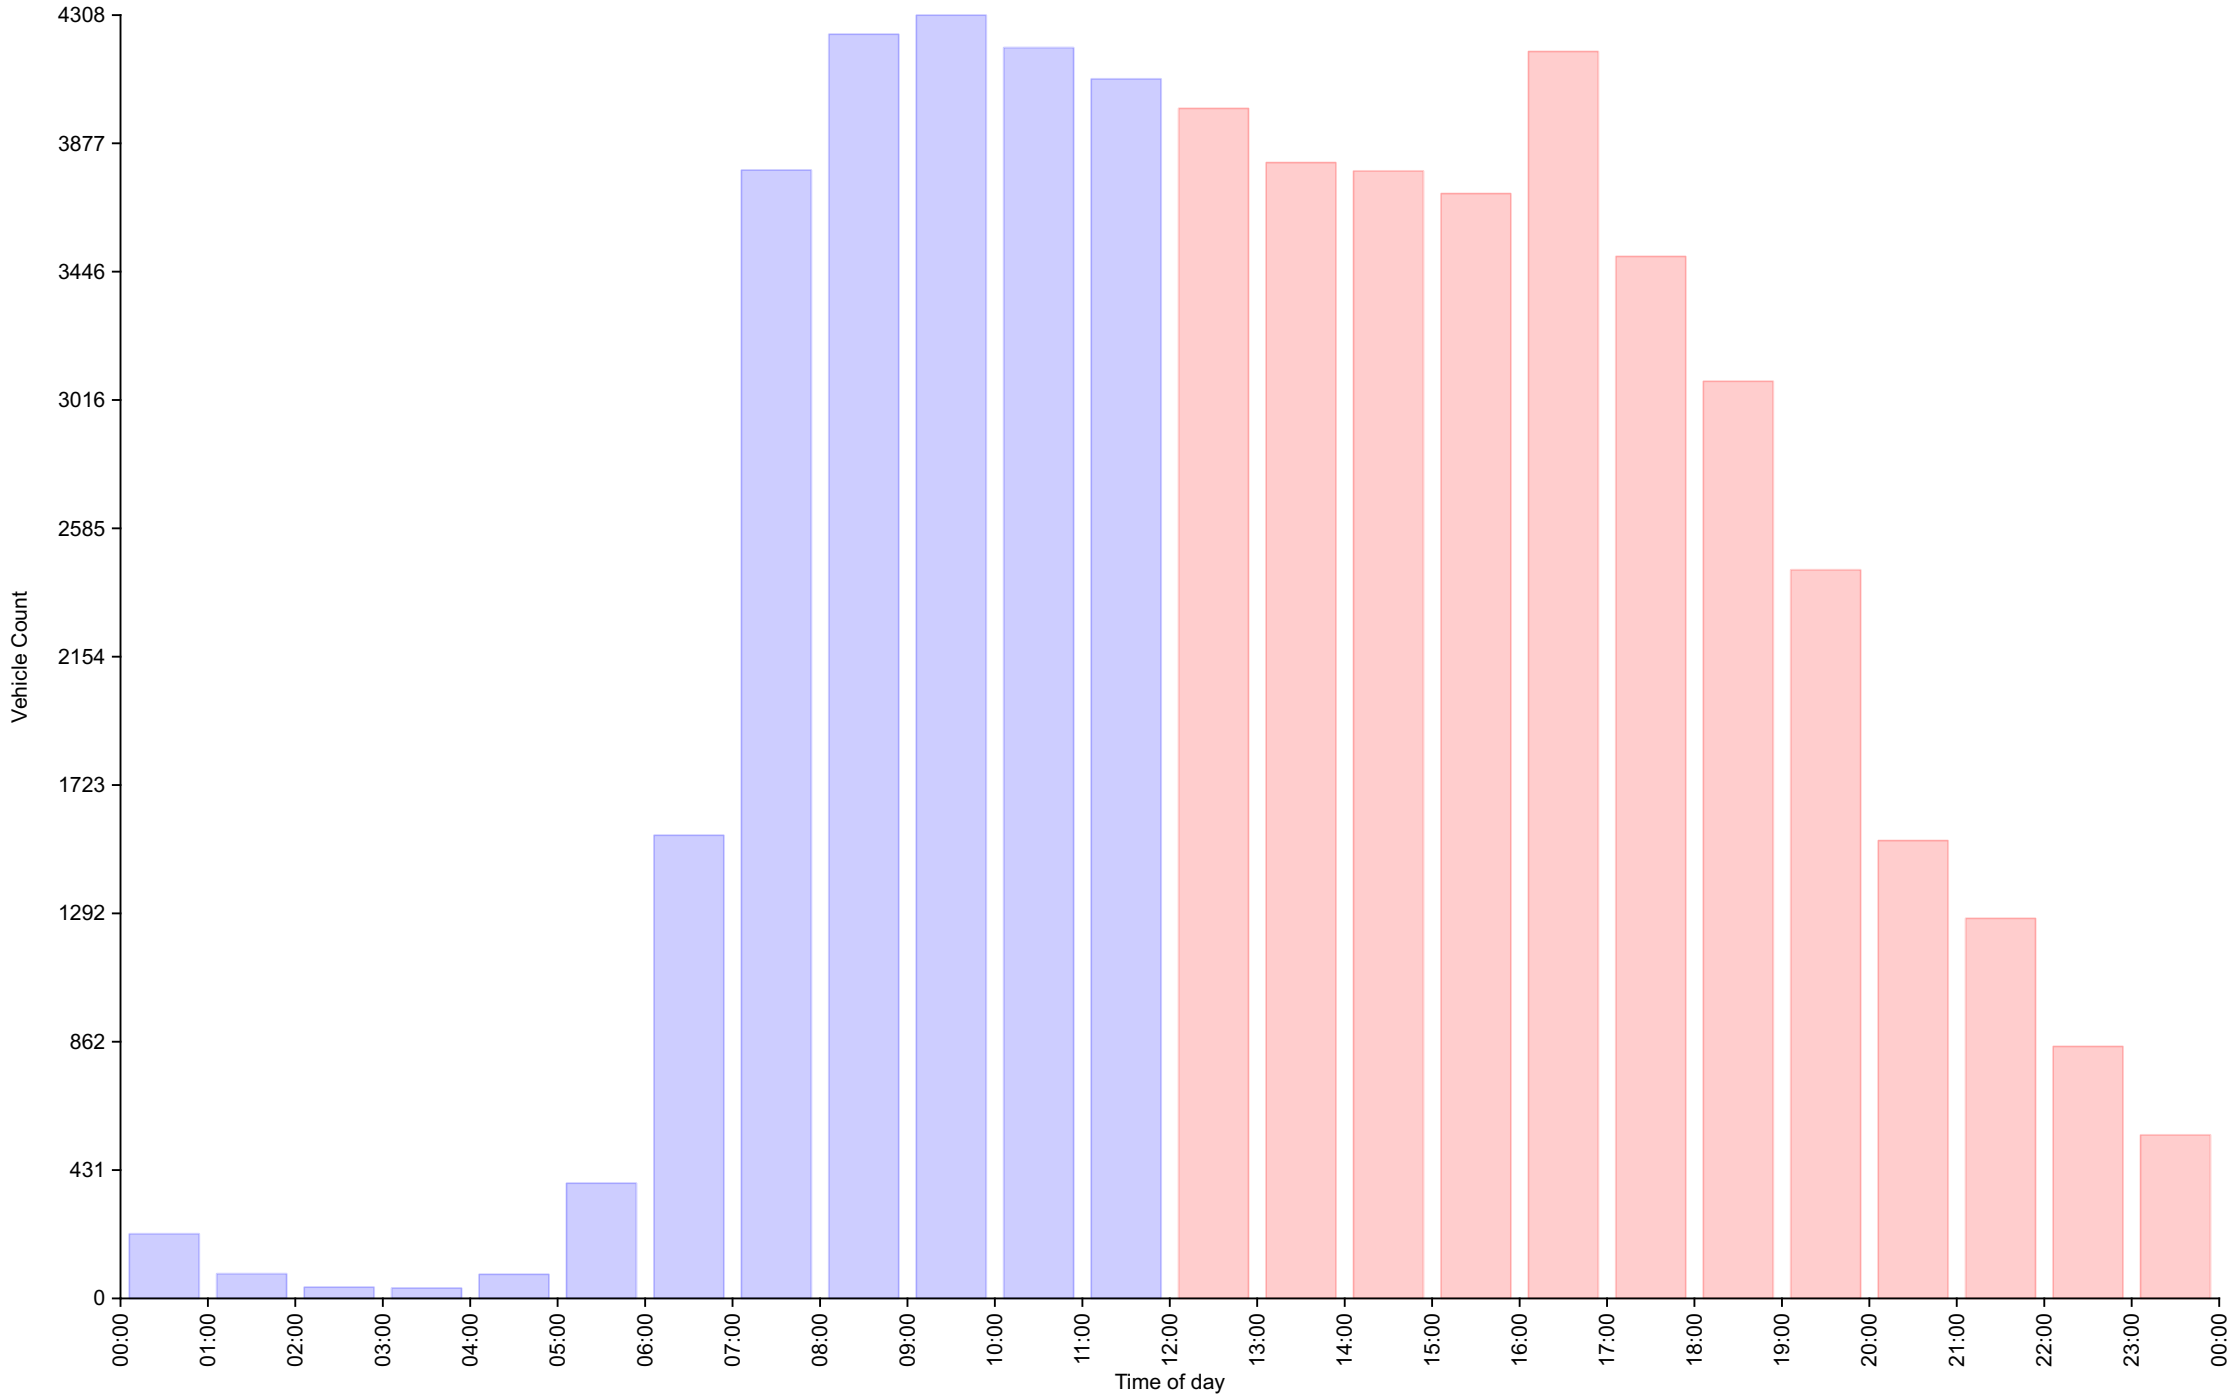

Traffic Report - West Common (4-18Nov19) HH Bound

Lindfield Parish Council

Traffic Overview from Mon Nov 4 2019 to Mon Nov 18 2019

Vehicle Speed Classes (Mph)

	<15	15 20	20 25	25 30	30 35	35 40	40 45	45 50	50 55	55 60	60 65	65 70	>70	Total	85th Percentile
00:00	0	0	4	24	61	77	36	9	3	0	2	1	0	217	40.7
01:00	1	0	2	5	29	27	14	4	1	0	0	0	0	83	40.3
02:00	0	0	0	3	10	13	6	4	1	1	0	0	0	38	44.3
03:00	0	0	1	5	5	9	9	5	1	0	0	0	0	35	44.3
04:00	0	0	0	12	29	21	11	5	2	1	0	0	0	81	41.8
05:00	0	0	0	55	120	121	59	25	6	0	1	0	0	387	41.5
06:00	0	0	16	315	712	384	109	15	3	1	0	0	0	1555	37.0
07:00	8	12	153	1159	1741	605	83	20	5	2	0	0	0	3788	34.8
08:00	165	172	545	1503	1377	397	71	13	0	1	0	0	0	4244	33.3
09:00	106	73	272	1413	1834	514	90	4	2	0	0	0	0	4308	33.9
10:00	13	26	156	1232	2067	625	63	15	2	0	0	0	0	4199	34.4
11:00	5	16	112	1151	2083	615	99	10	2	1	0	0	0	4094	34.6
12:00	2	16	165	1150	1888	672	87	14	1	0	0	0	0	3995	34.9
13:00	1	14	127	1112	1814	630	97	17	0	1	0	0	0	3813	34.8
14:00	0	8	161	1239	1737	544	84	12	0	0	0	0	0	3785	34.4
15:00	404	133	285	1136	1298	384	61	5	3	0	0	0	0	3709	33.4
16:00	10	24	250	1726	1672	429	61	13	1	0	0	0	0	4186	33.5
17:00	1	11	196	1424	1411	382	63	8	2	0	0	0	0	3498	33.6
18:00	2	6	114	1154	1376	357	57	11	1	0	1	0	0	3079	33.8
19:00	0	7	90	834	1048	384	75	5	2	0	1	0	0	2446	34.9
20:00	1	3	40	459	671	285	64	13	0	1	0	0	0	1537	35.8
21:00	80	9	47	317	506	241	63	9	2	2	0	0	0	1276	35.9
22:00	11	1	21	203	390	158	41	15	4	0	1	0	1	846	36.2
23:00	0	1	8	107	213	147	56	12	4	0	1	0	0	549	38.3
AM Total	298	299	1261	6877	10068	3408	650	129	28	7	3	1	0		
PM Total	512	233	1504	10861	14024	4613	809	134	20	4	4	0	1		
Total	810	532	2765	17738	24092	8021	1459	263	48	11	7	1	1		
Percent	1.45%	0.95%	4.96%	31.82%	43.22%	14.39%	2.62%	0.47%	0.09%	0.02%	0.01%	0.00%	0.00%		

Total Vehicles : 55748

30th Percentile : 28.2 MPH

50th Percentile : 30.1 MPH

85th Percentile : 34.6 MPH

95th Percentile : 37.8 MPH

Average Speed : 30.6 MPH

Highest Speed : 70.4 MPH

Total Over Speed Limit : 60.8 % (33903 / 55748)

Vehicle Counts By Hour

Traffic Overview from Mon Nov 4 2019 to Mon Nov 18 2019
(60 Minute Resolution)