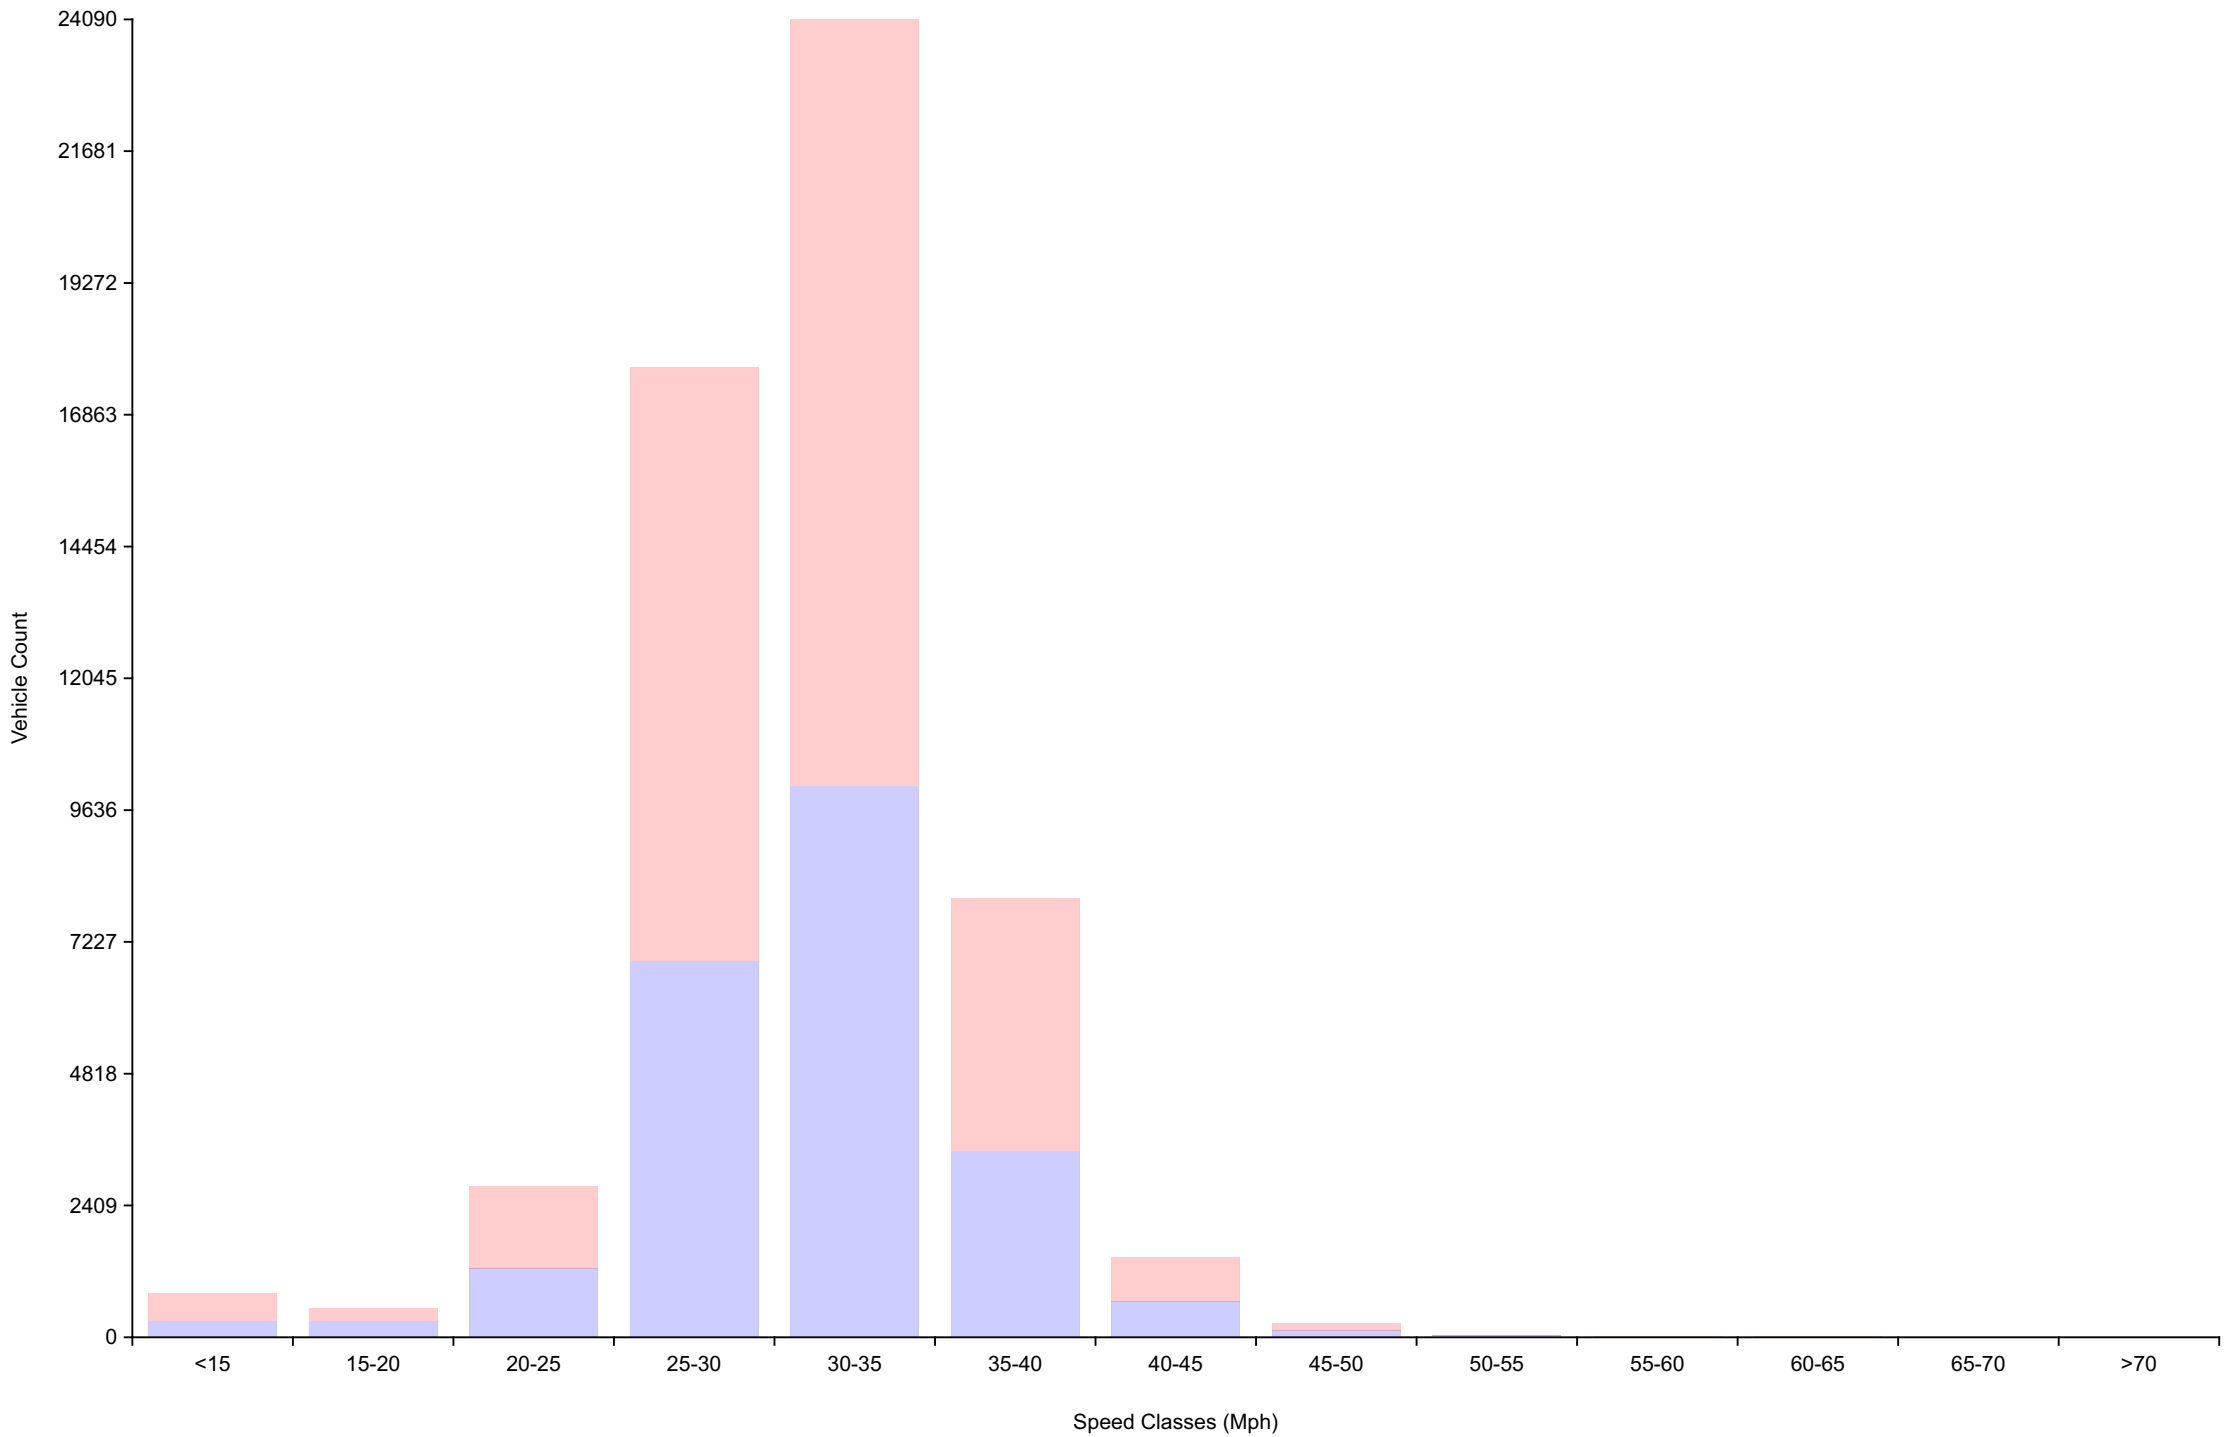

Total Vehicles : 55748

30th Percentile : 28.2 MPH

50th Percentile : 30.1 MPH

85th Percentile : 34.6 MPH

95th Percentile : 37.8 MPH

Average Speed : 30.6 MPH

Highest Speed : 70.4 MPH

Total Over Speed Limit : 60.8 % (33903 / 55748)

Vehicle Counts By Hour

Traffic Overview from Mon Nov 4 2019 to Mon Nov 18 2019
(60 Minute Resolution)

Vehicle Counts By Speed Class

Traffic Overview from Mon Nov 4 2019 to Mon Nov 18 2019

Average Speed By Hour

Traffic Overview from Mon Nov 4 2019 to Mon Nov 18 2019
(60 Minute Resolution)

Cumulative Speed Distribution Curve

Traffic Overview from Mon Nov 4 2019 to Mon Nov 18 2019