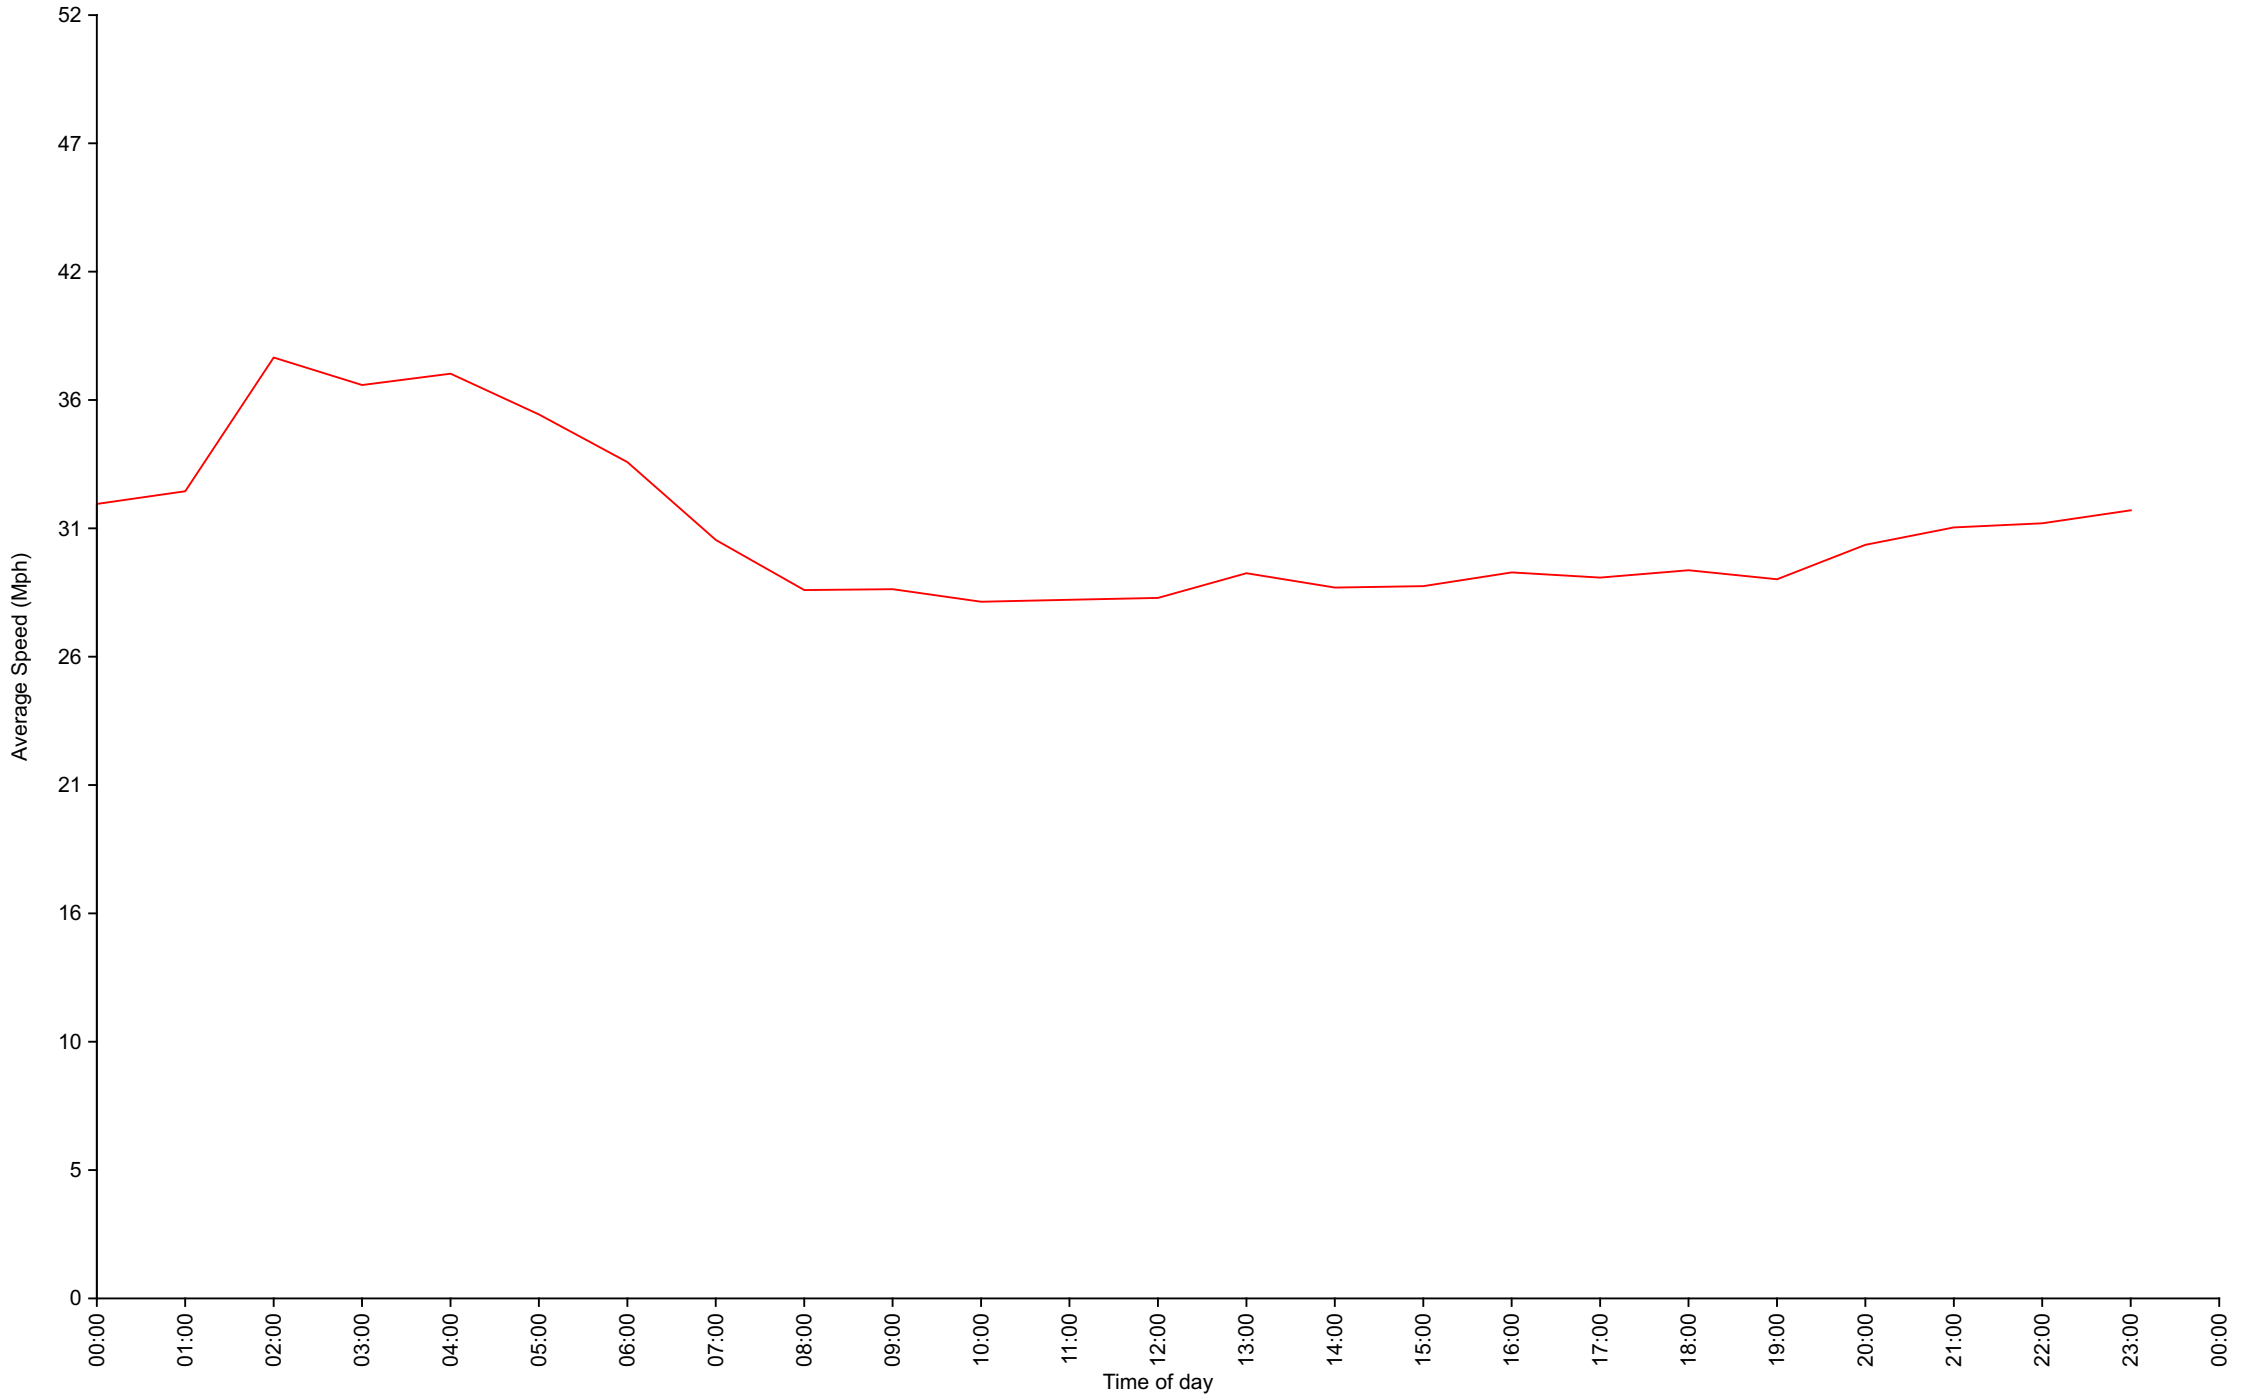

Total Vehicles : 35879

30th Percentile : 26.1 MPH

50th Percentile : 28.5 MPH

85th Percentile : 34.5 MPH

95th Percentile : 38.6 MPH

Average Speed : 29.5 MPH

Highest Speed : 71.4 MPH

Total Over Speed Limit : 45.5 % (16339 / 35879)

Vehicle Counts By Hour

Traffic Overview from Fri Oct 4 2019 to Fri Oct 18 2019
(60 Minute Resolution)

Vehicle Counts By Speed Class

Traffic Overview from Fri Oct 4 2019 to Fri Oct 18 2019

Average Speed By Hour

Traffic Overview from Fri Oct 4 2019 to Fri Oct 18 2019
(60 Minute Resolution)

Cumulative Speed Distribution Curve

Traffic Overview from Fri Oct 4 2019 to Fri Oct 18 2019