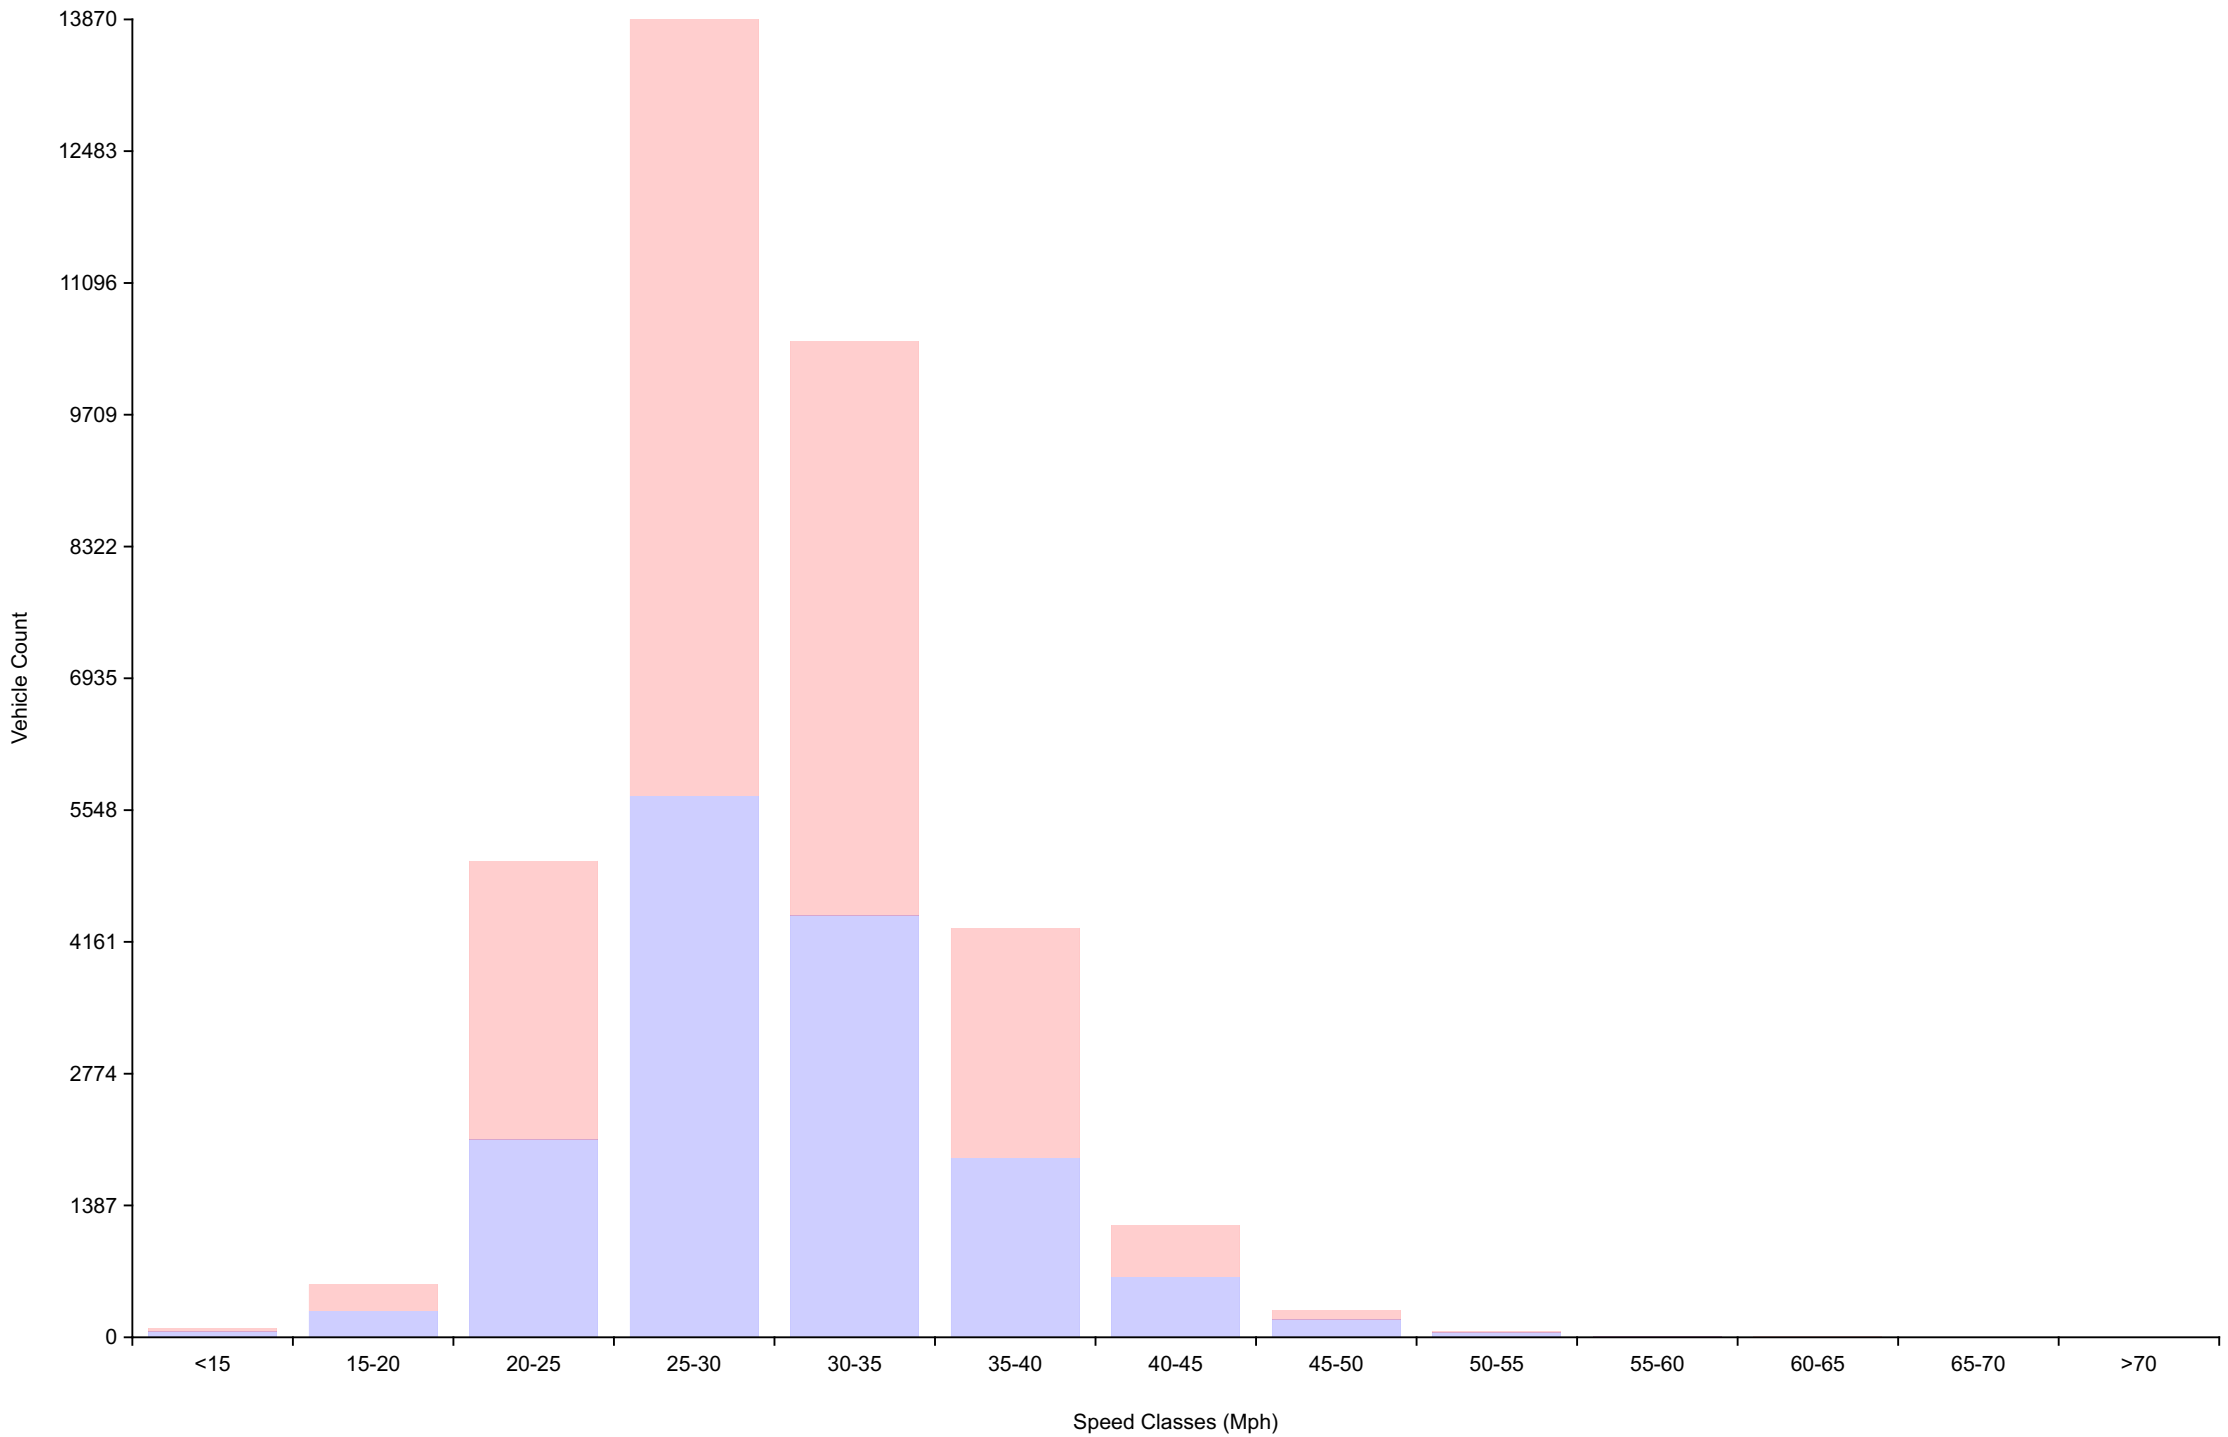

Vehicle Counts By Speed Class

Traffic Overview from Fri Oct 4 2019 to Fri Oct 18 2019