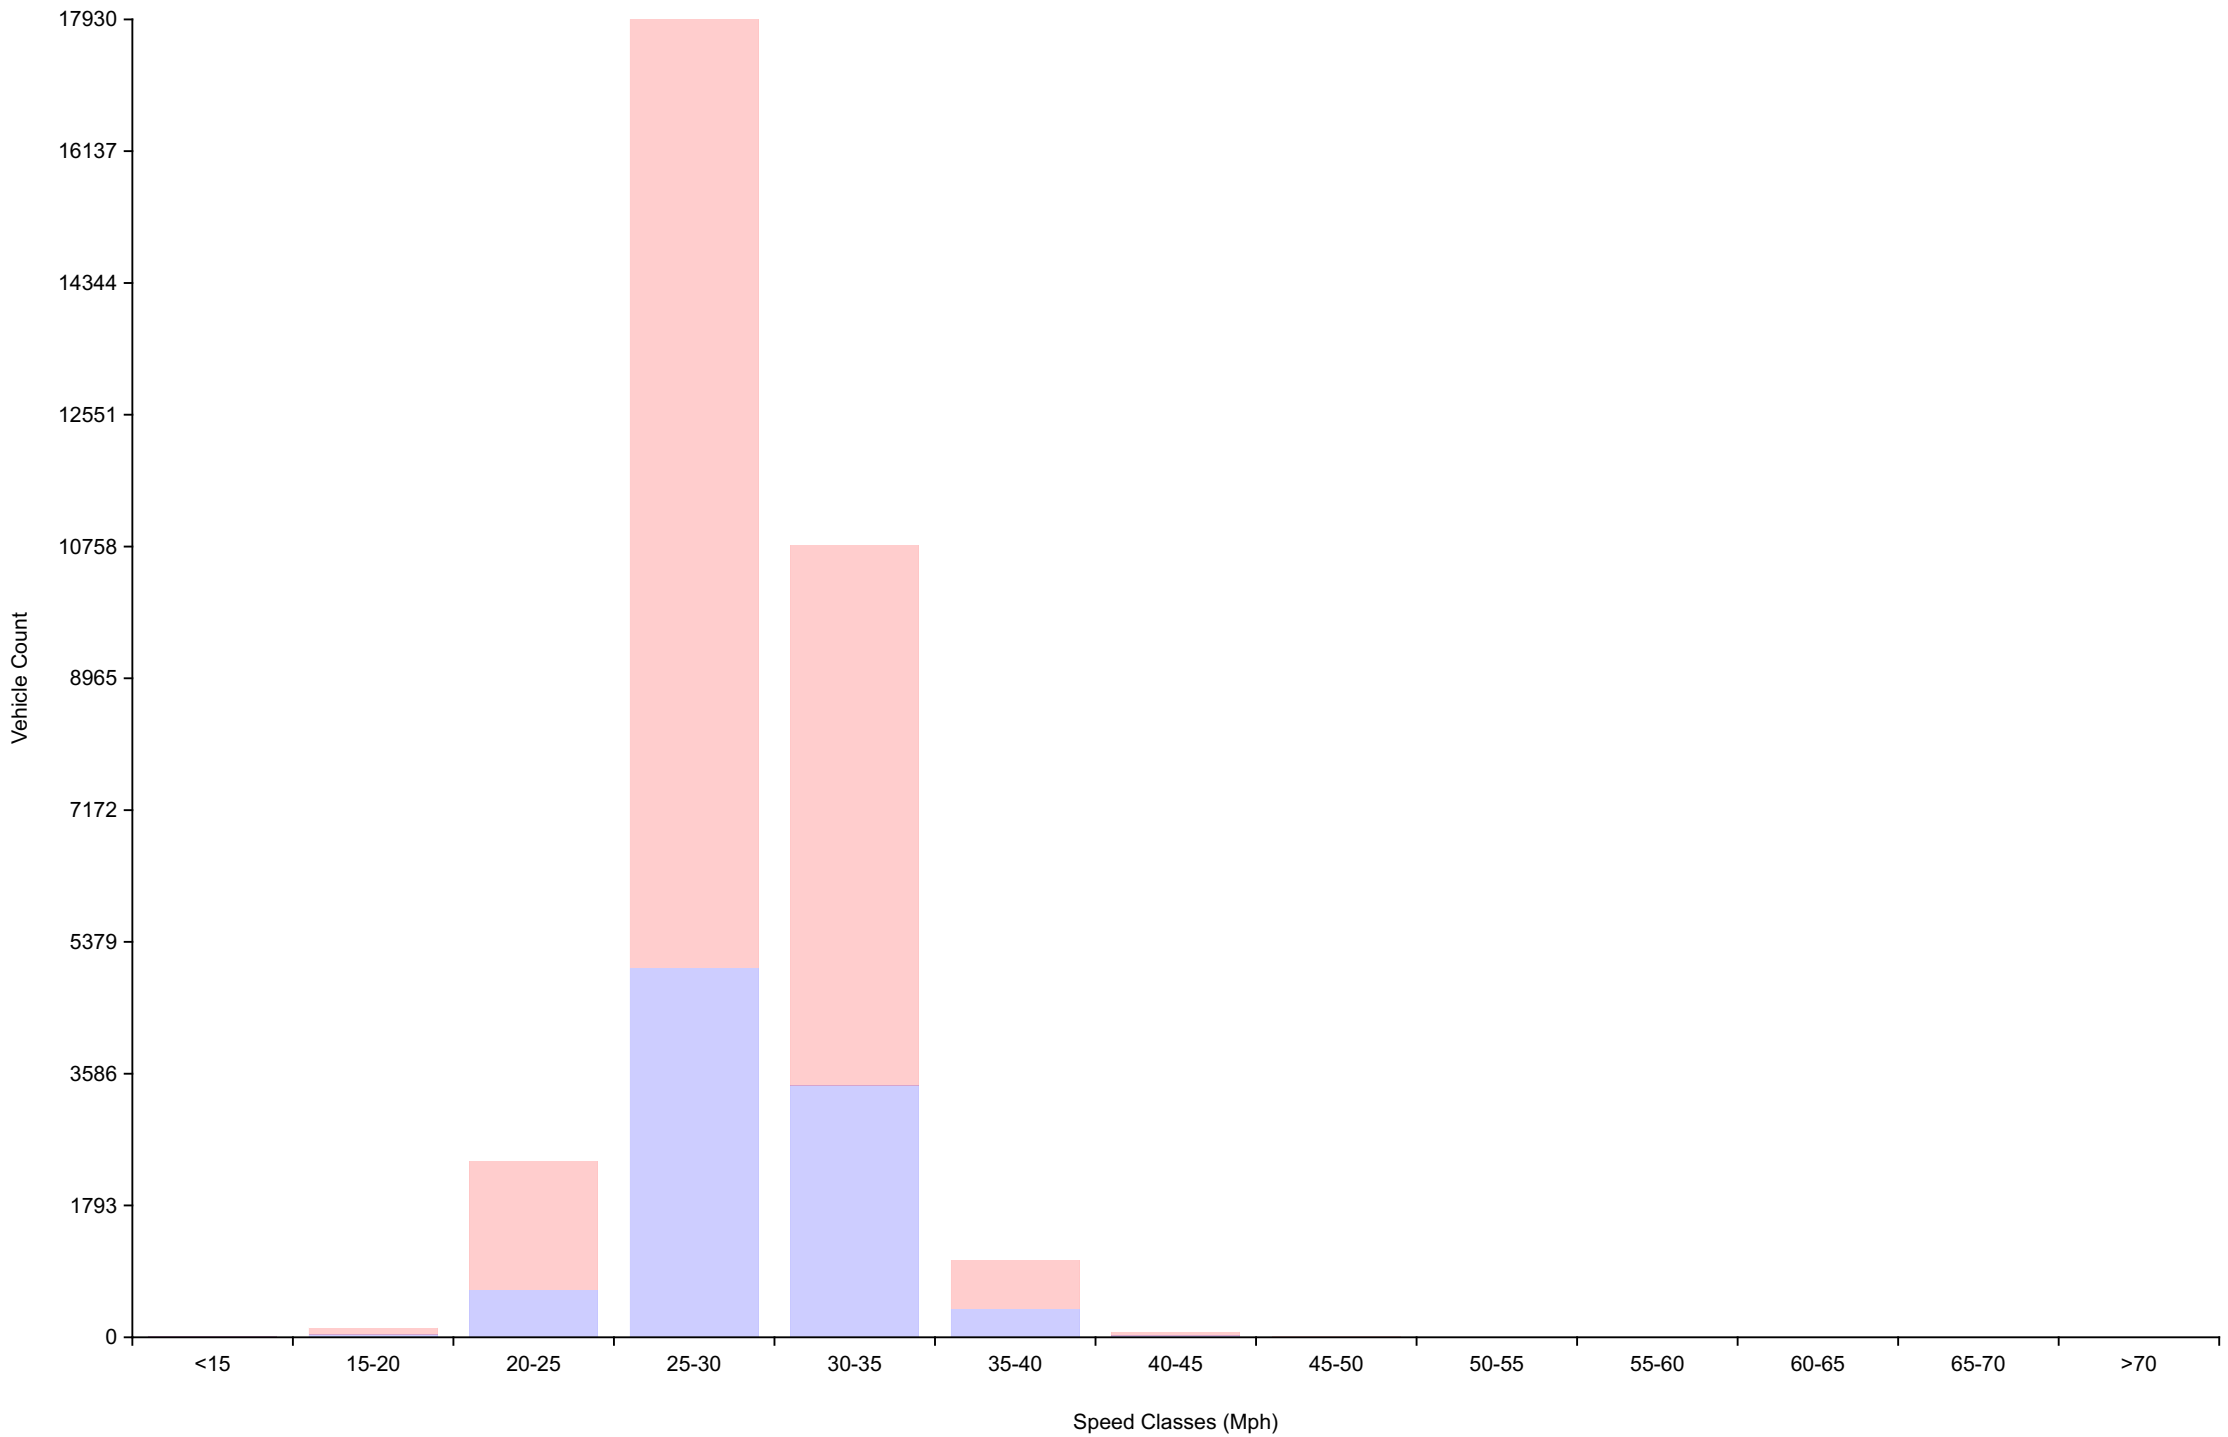

Total Vehicles : 32386

30th Percentile : 26.5 MPH

50th Percentile : 28.1 MPH

85th Percentile : 31.2 MPH

95th Percentile : 33.4 MPH

Average Speed : 28.6 MPH

Highest Speed : 54.7 MPH

Total Over Speed Limit : 36.8 % (11910 / 32386)

Vehicle Counts By Hour

Traffic Overview from Tue Dec 24 2019 to Mon Jan 6 2020
(60 Minute Resolution)

Vehicle Counts By Speed Class

Traffic Overview from Tue Dec 24 2019 to Mon Jan 6 2020

Average Speed By Hour

Traffic Overview from Tue Dec 24 2019 to Mon Jan 6 2020
(60 Minute Resolution)

Cumulative Speed Distribution Curve

Traffic Overview from Tue Dec 24 2019 to Mon Jan 6 2020