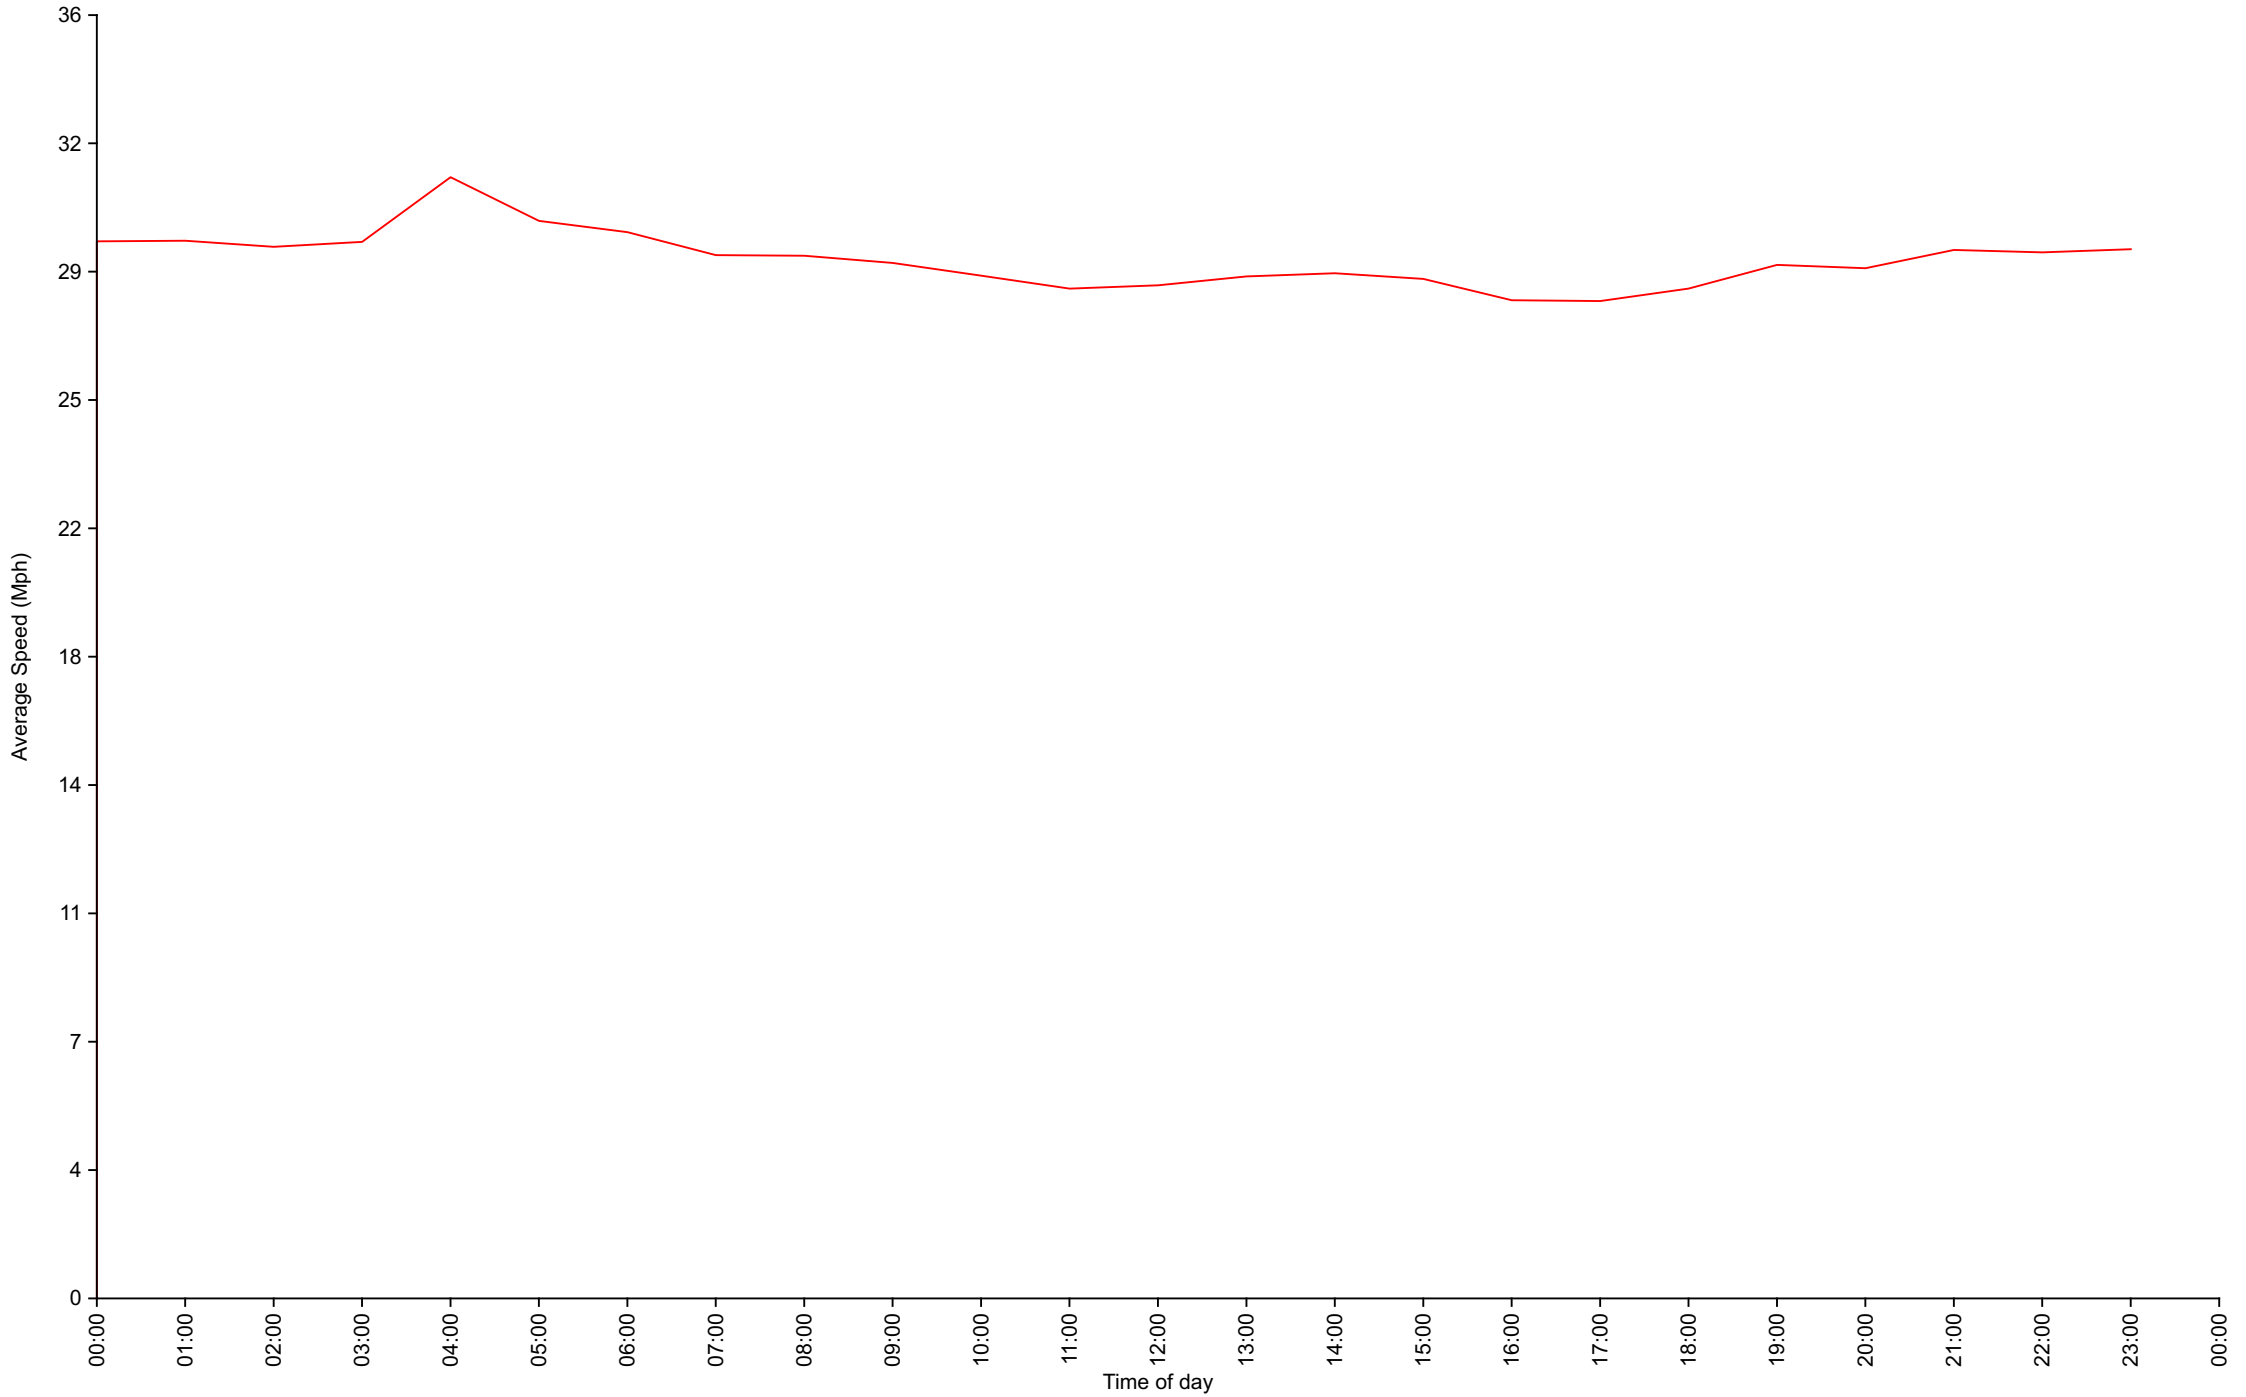

Total Vehicles : 32386

30th Percentile : 26.5 MPH

50th Percentile : 28.1 MPH

85th Percentile : 31.2 MPH

95th Percentile : 33.4 MPH

Average Speed : 28.6 MPH

Highest Speed : 54.7 MPH

Total Over Speed Limit : 36.8 % (11910 / 32386)

Vehicle Counts By Hour

Traffic Overview from Tue Dec 24 2019 to Mon Jan 6 2020
(60 Minute Resolution)

Vehicle Counts By Speed Class

Traffic Overview from Tue Dec 24 2019 to Mon Jan 6 2020

Average Speed By Hour

Traffic Overview from Tue Dec 24 2019 to Mon Jan 6 2020
(60 Minute Resolution)

Cumulative Speed Distribution Curve

Traffic Overview from Tue Dec 24 2019 to Mon Jan 6 2020