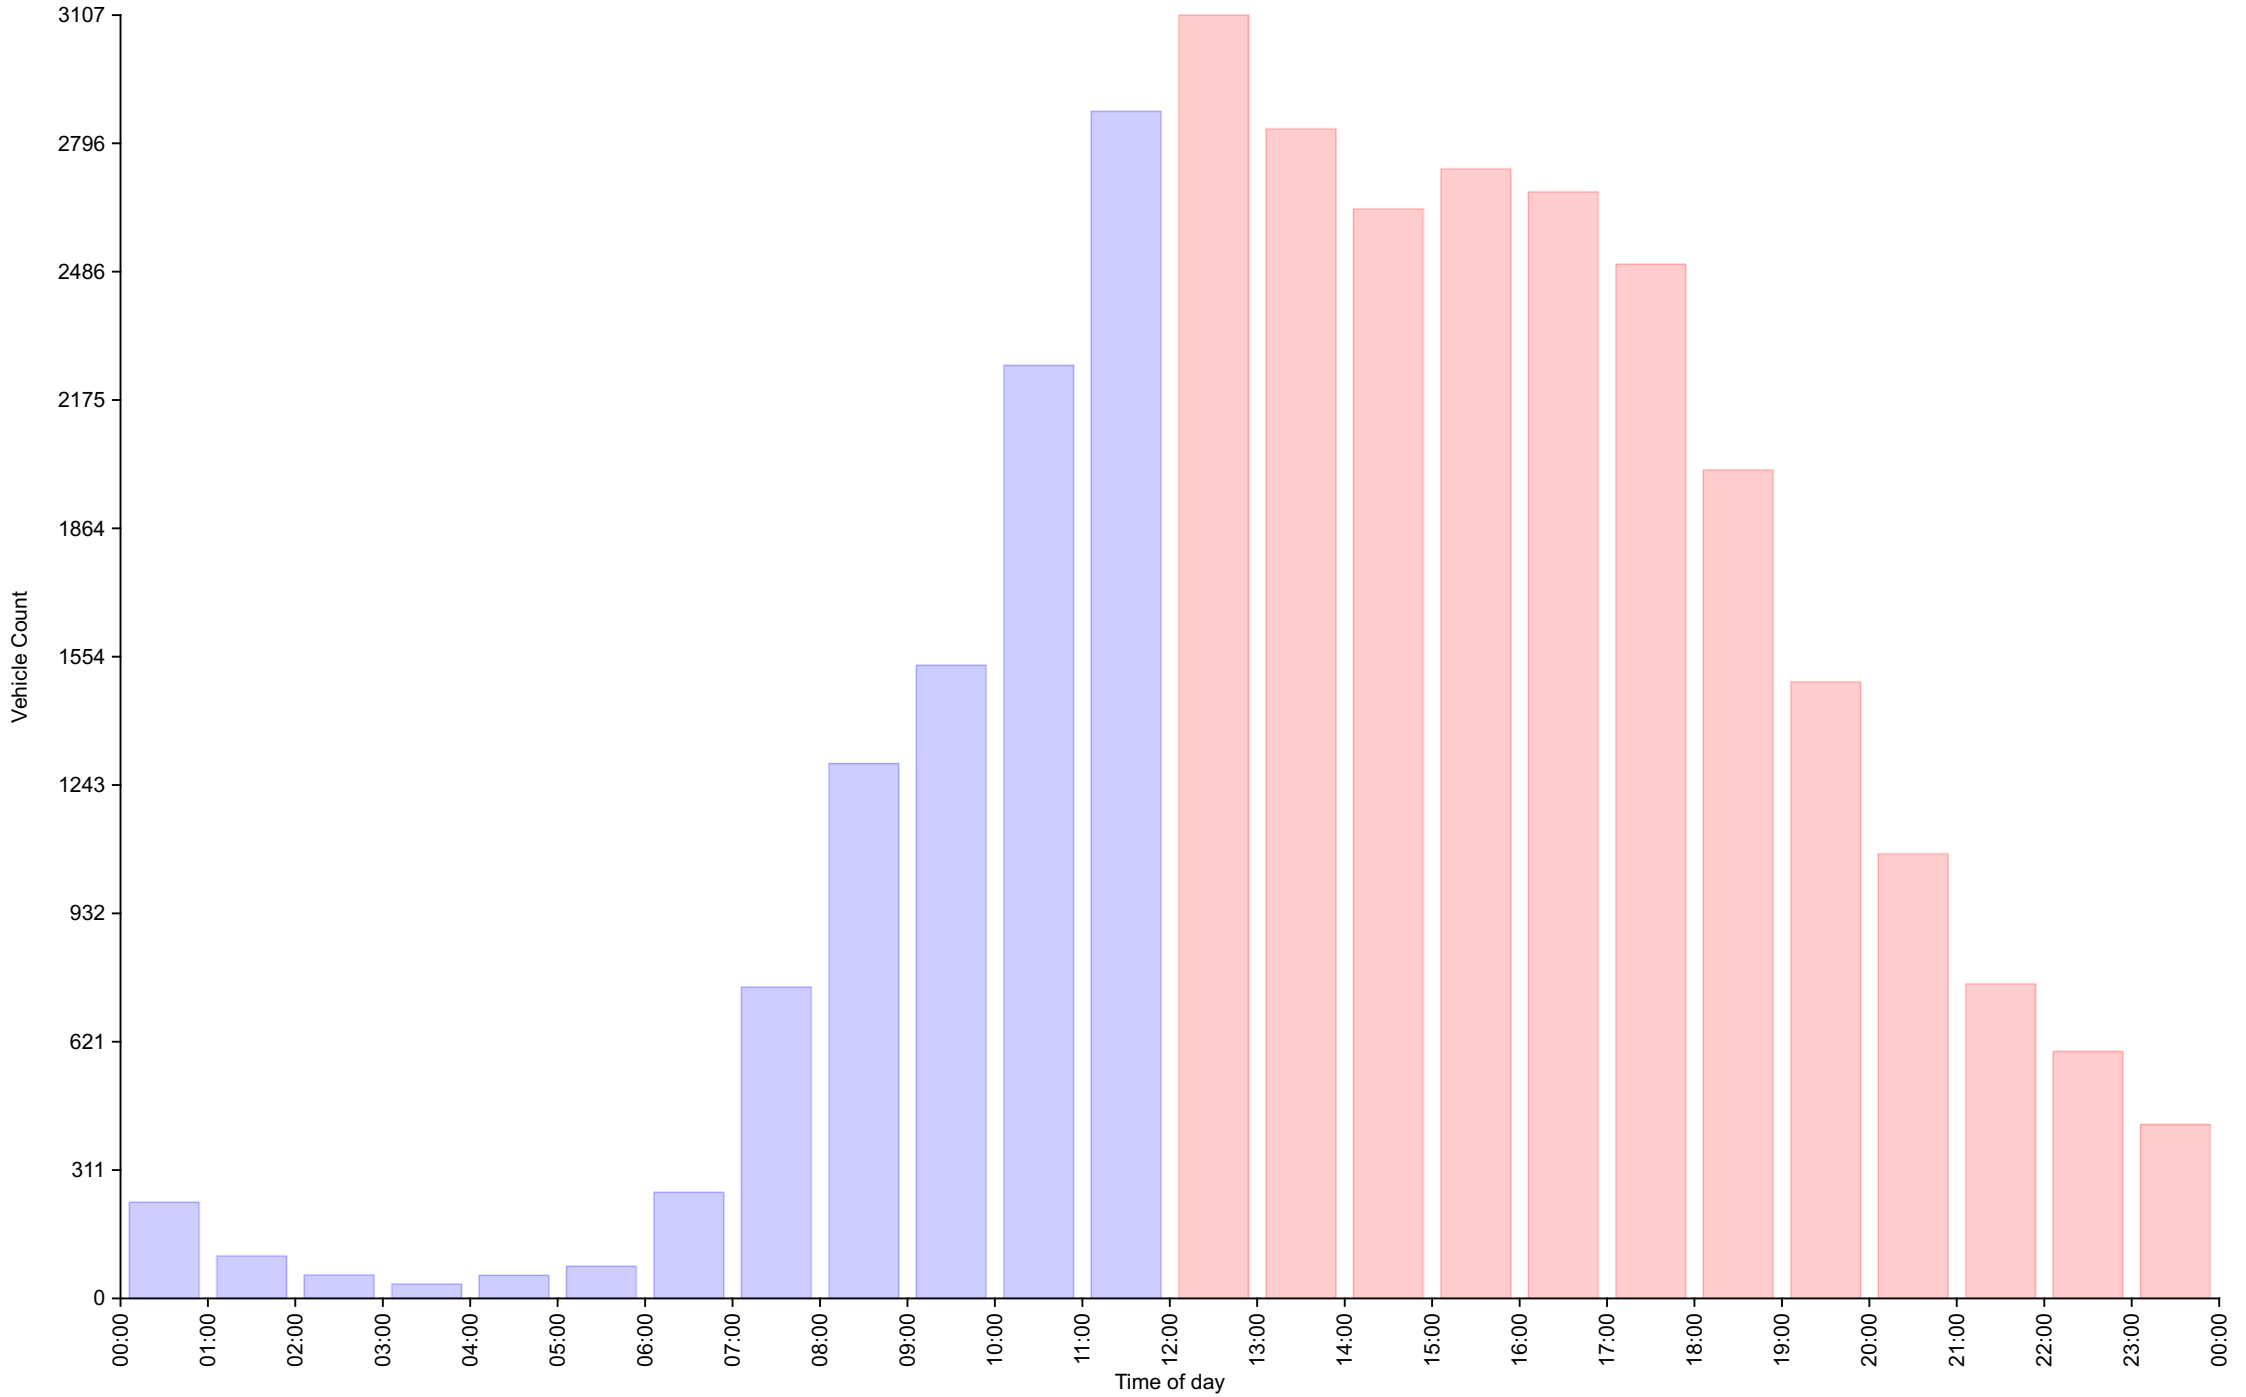

Traffic Report - Blackhill towards High Street (23Dec19-6Jan20)

Lindfield Parish Council

Traffic Overview from Tue Dec 24 2019 to Mon Jan 6 2020

Vehicle Speed Classes (Mph)

	<15	15 20	20 25	25 30	30 35	35 40	40 45	45 50	50 55	55 60	60 65	65 70	>70	Total	85th Percentile
00:00	0	1	8	106	100	17	1	0	0	0	0	0	0	233	32.8
01:00	0	2	6	50	34	8	2	1	0	0	0	0	0	103	32.9
02:00	0	1	3	23	25	4	1	0	0	0	0	0	0	57	32.5
03:00	1	0	0	13	18	3	0	0	0	0	0	0	0	35	32.9
04:00	0	0	2	16	25	13	0	0	0	0	0	0	0	56	35.1
05:00	0	0	3	32	36	6	0	1	0	0	0	0	0	78	33.3
06:00	0	0	16	106	107	26	2	0	0	0	0	0	0	257	32.8
07:00	0	2	37	377	295	38	5	0	0	0	0	0	0	754	31.8
08:00	0	5	63	638	532	56	1	0	0	0	0	0	0	1295	31.7
09:00	0	2	96	779	593	60	3	0	0	0	0	0	0	1533	31.5
10:00	3	7	163	1231	776	76	3	0	0	0	0	0	0	2259	31.2
11:00	5	15	248	1649	881	74	2	0	0	0	0	0	0	2874	30.9
12:00	1	9	222	1825	988	58	4	0	0	0	0	0	0	3107	30.8
13:00	1	18	181	1579	969	79	4	0	1	0	0	0	0	2832	31.1
14:00	2	6	162	1492	890	77	9	0	0	0	0	0	0	2638	31.3
15:00	1	12	180	1548	919	71	4	0	0	0	0	0	0	2735	31.1
16:00	0	10	270	1654	692	49	3	1	0	0	0	0	0	2679	30.5
17:00	0	19	287	1449	684	61	4	0	0	0	0	0	0	2504	30.6
18:00	3	8	181	1161	591	57	5	0	0	0	0	0	0	2006	30.8
19:00	1	6	87	784	545	63	4	1	1	1	0	0	0	1493	31.5
20:00	0	3	86	555	386	45	2	0	0	0	0	0	0	1077	31.7
21:00	0	1	40	370	303	42	5	1	0	0	0	0	0	762	32.2
22:00	0	1	32	296	223	39	6	1	0	0	0	0	0	598	32.1
23:00	0	1	21	202	168	27	2	0	0	0	0	0	0	421	32.4
AM Total	9	35	645	5020	3422	381	20	2	0	0	0	0	0		
PM Total	9	94	1749	12915	7358	668	52	4	2	1	0	0	0		
Total	18	129	2394	17935	10780	1049	72	6	2	1	0	0	0		
Percent	0.06%	0.40%	7.39%	55.38%	33.29%	3.24%	0.22%	0.02%	0.01%	0.00%	0.00%	0.00%	0.00%		

Total Vehicles : 32386

30th Percentile : 26.5 MPH

50th Percentile : 28.1 MPH

85th Percentile : 31.2 MPH

95th Percentile : 33.4 MPH

Average Speed : 28.6 MPH

Highest Speed : 54.7 MPH

Total Over Speed Limit : 36.8 % (11910 / 32386)

Vehicle Counts By Hour

Traffic Overview from Tue Dec 24 2019 to Mon Jan 6 2020
(60 Minute Resolution)